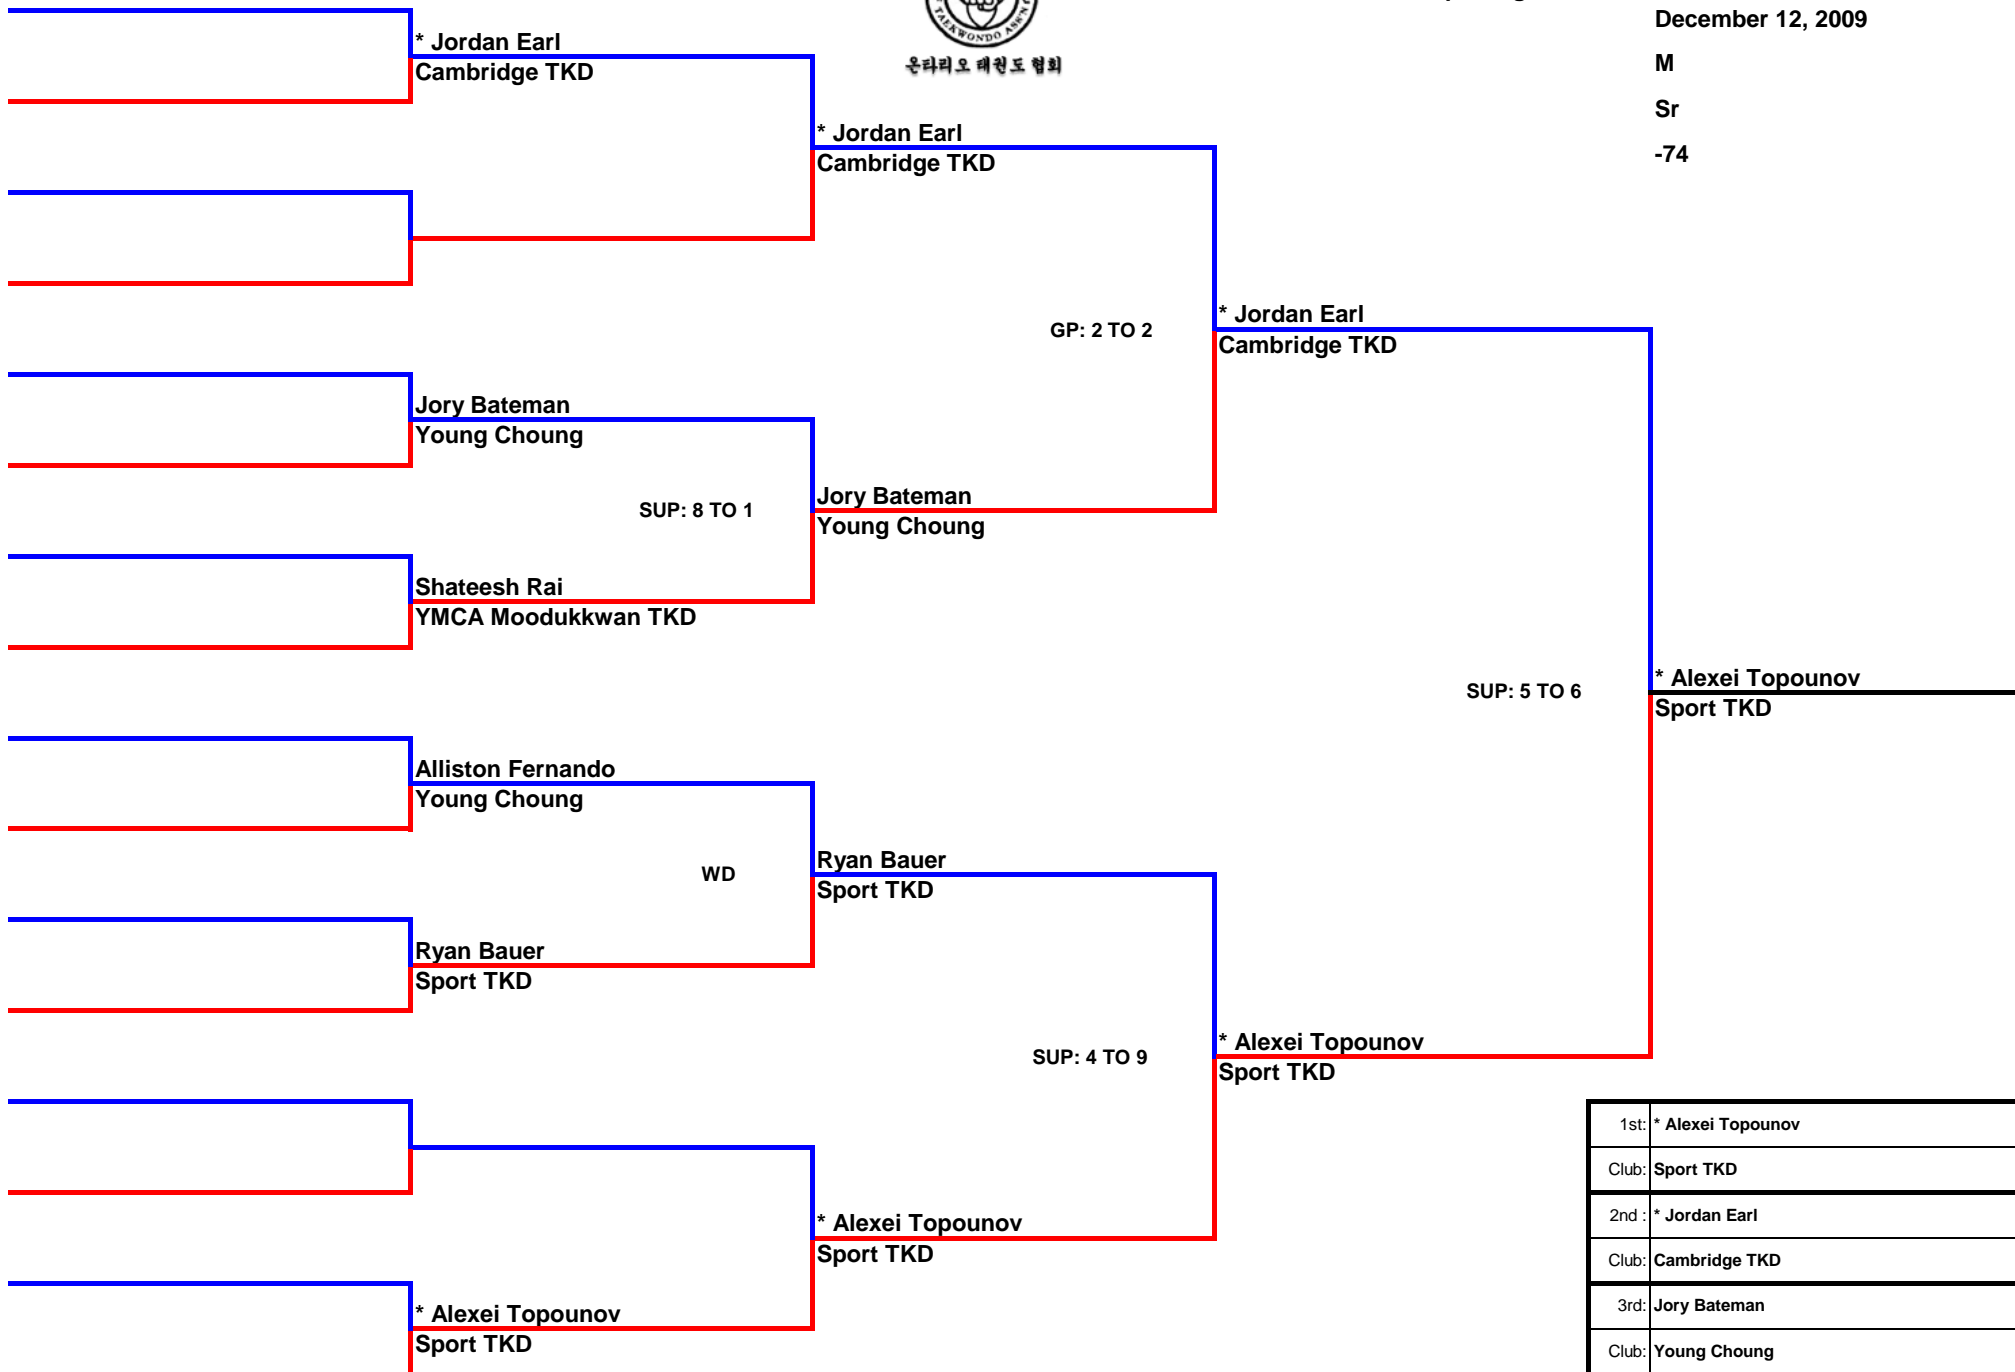

December 12, 2009

M

Sr

-74

온타리오 태권도 협회

* indicates ranked athlete
Blue on top, Red on bottom

1st:	* Alexei Topounov
Club:	Sport TKD
2nd:	* Jordan Earl
Club:	Cambridge TKD
3rd:	Jory Bateman
Club:	Young Choung
3rd:	Ryan Bauer
Club:	Sport TKD