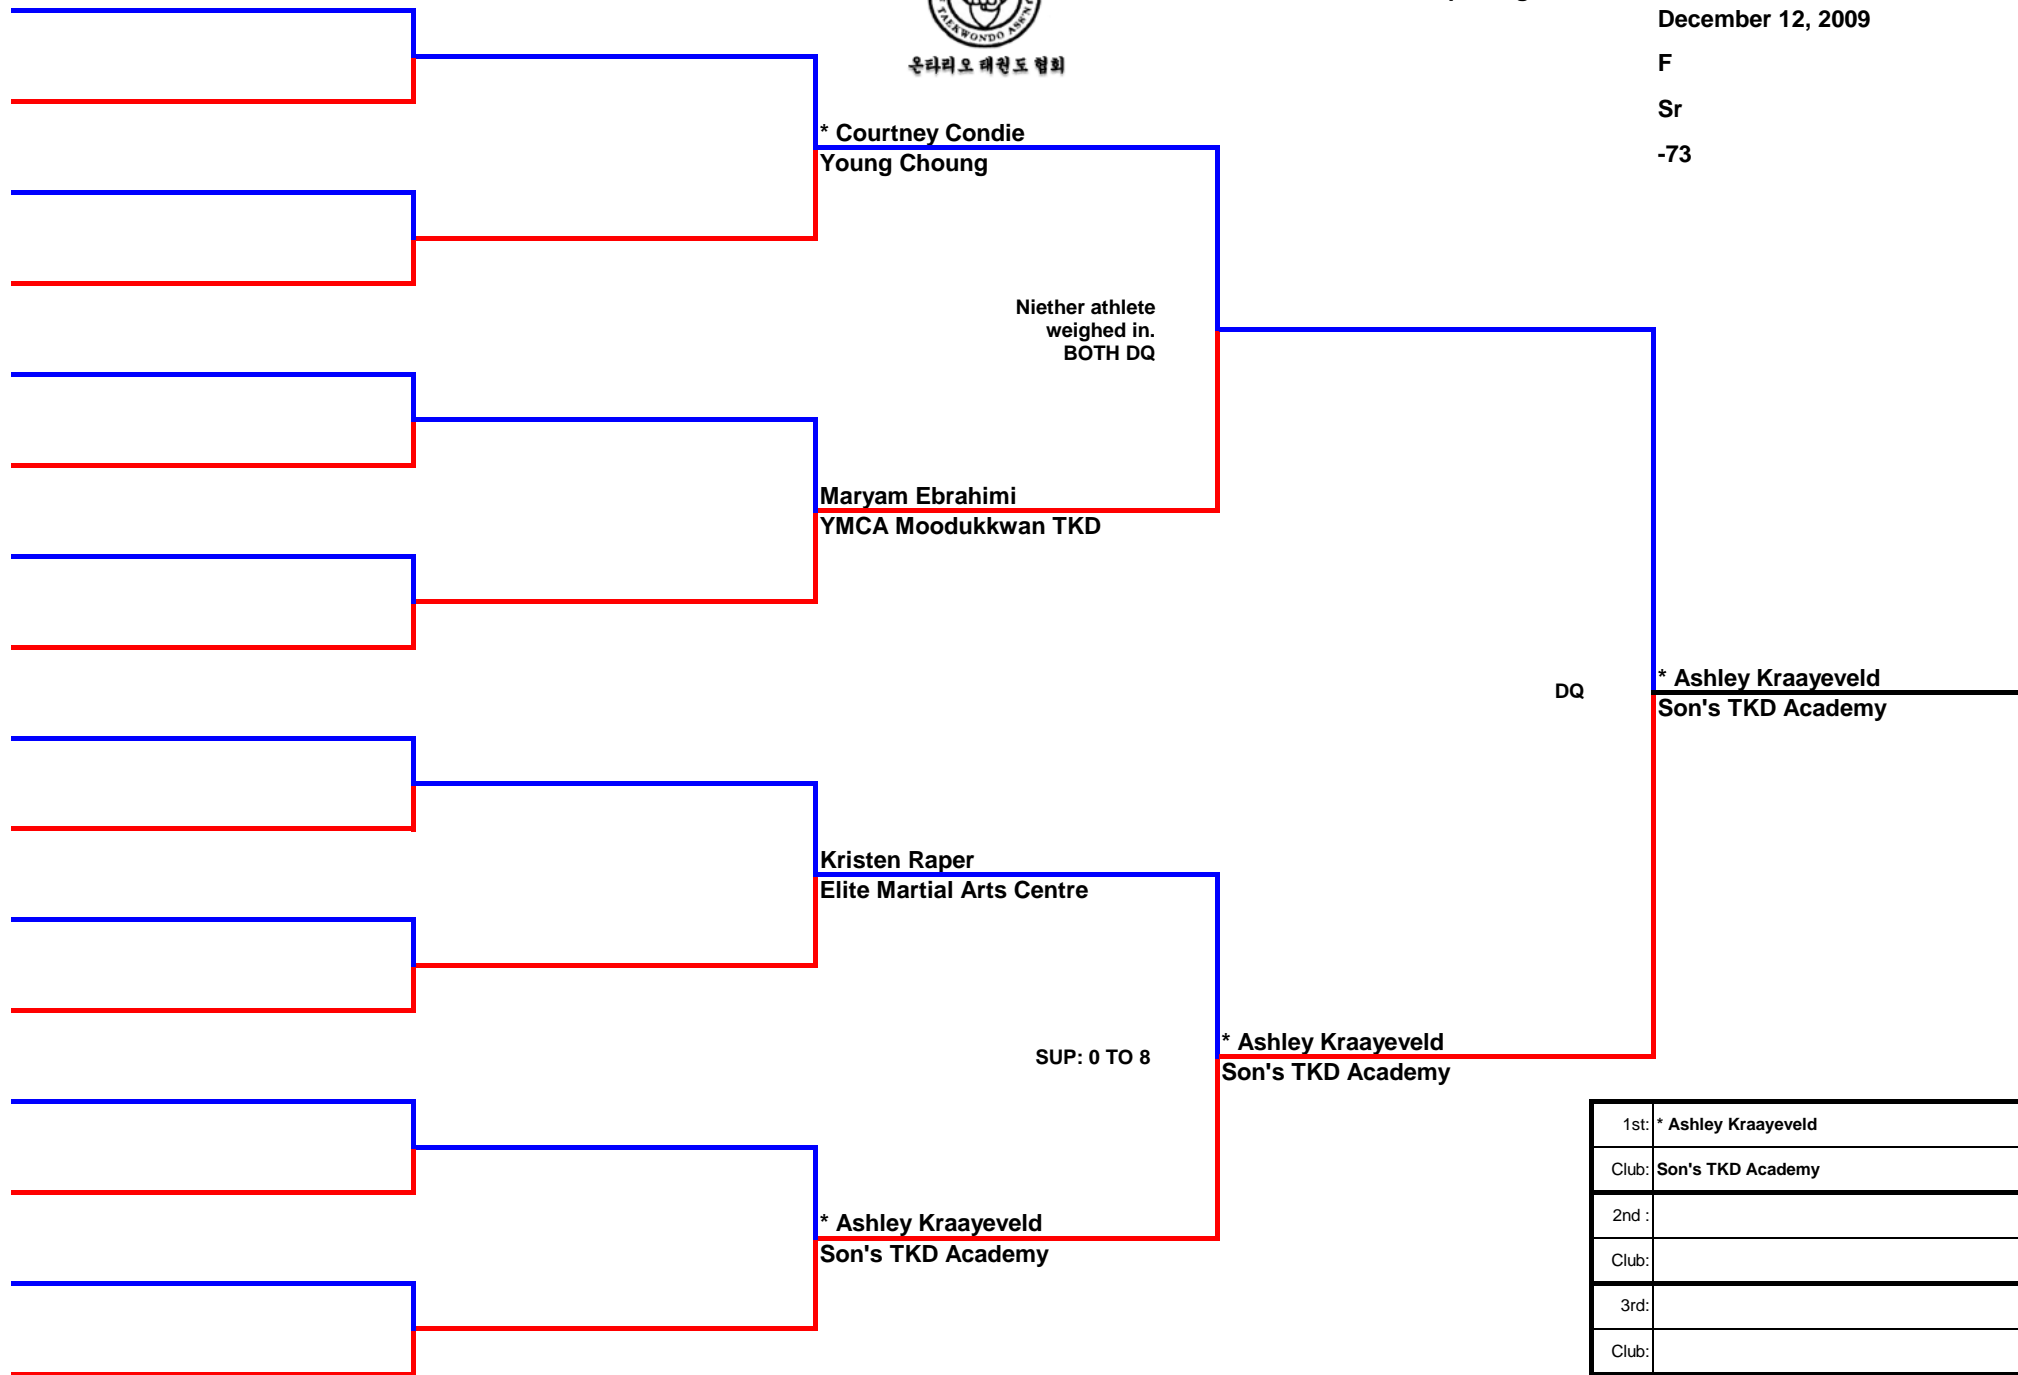

온타리오 태권도 협회

ONTARIO TAEKWONDO ASSOCIATION Provincial Game Sparring Tree

2010 OTA 2ND SR TEAM SELECTION

December 12, 2009

F

Sr

-73

* indicates ranked athlete
Blue on top, Red on bottom

1st:	* Ashley Kraayeveld
Club:	Son's TKD Academy
2nd:	
Club:	
3rd:	
Club:	
3rd:	Kristen Raper
Club:	Elite Martial Arts Centre