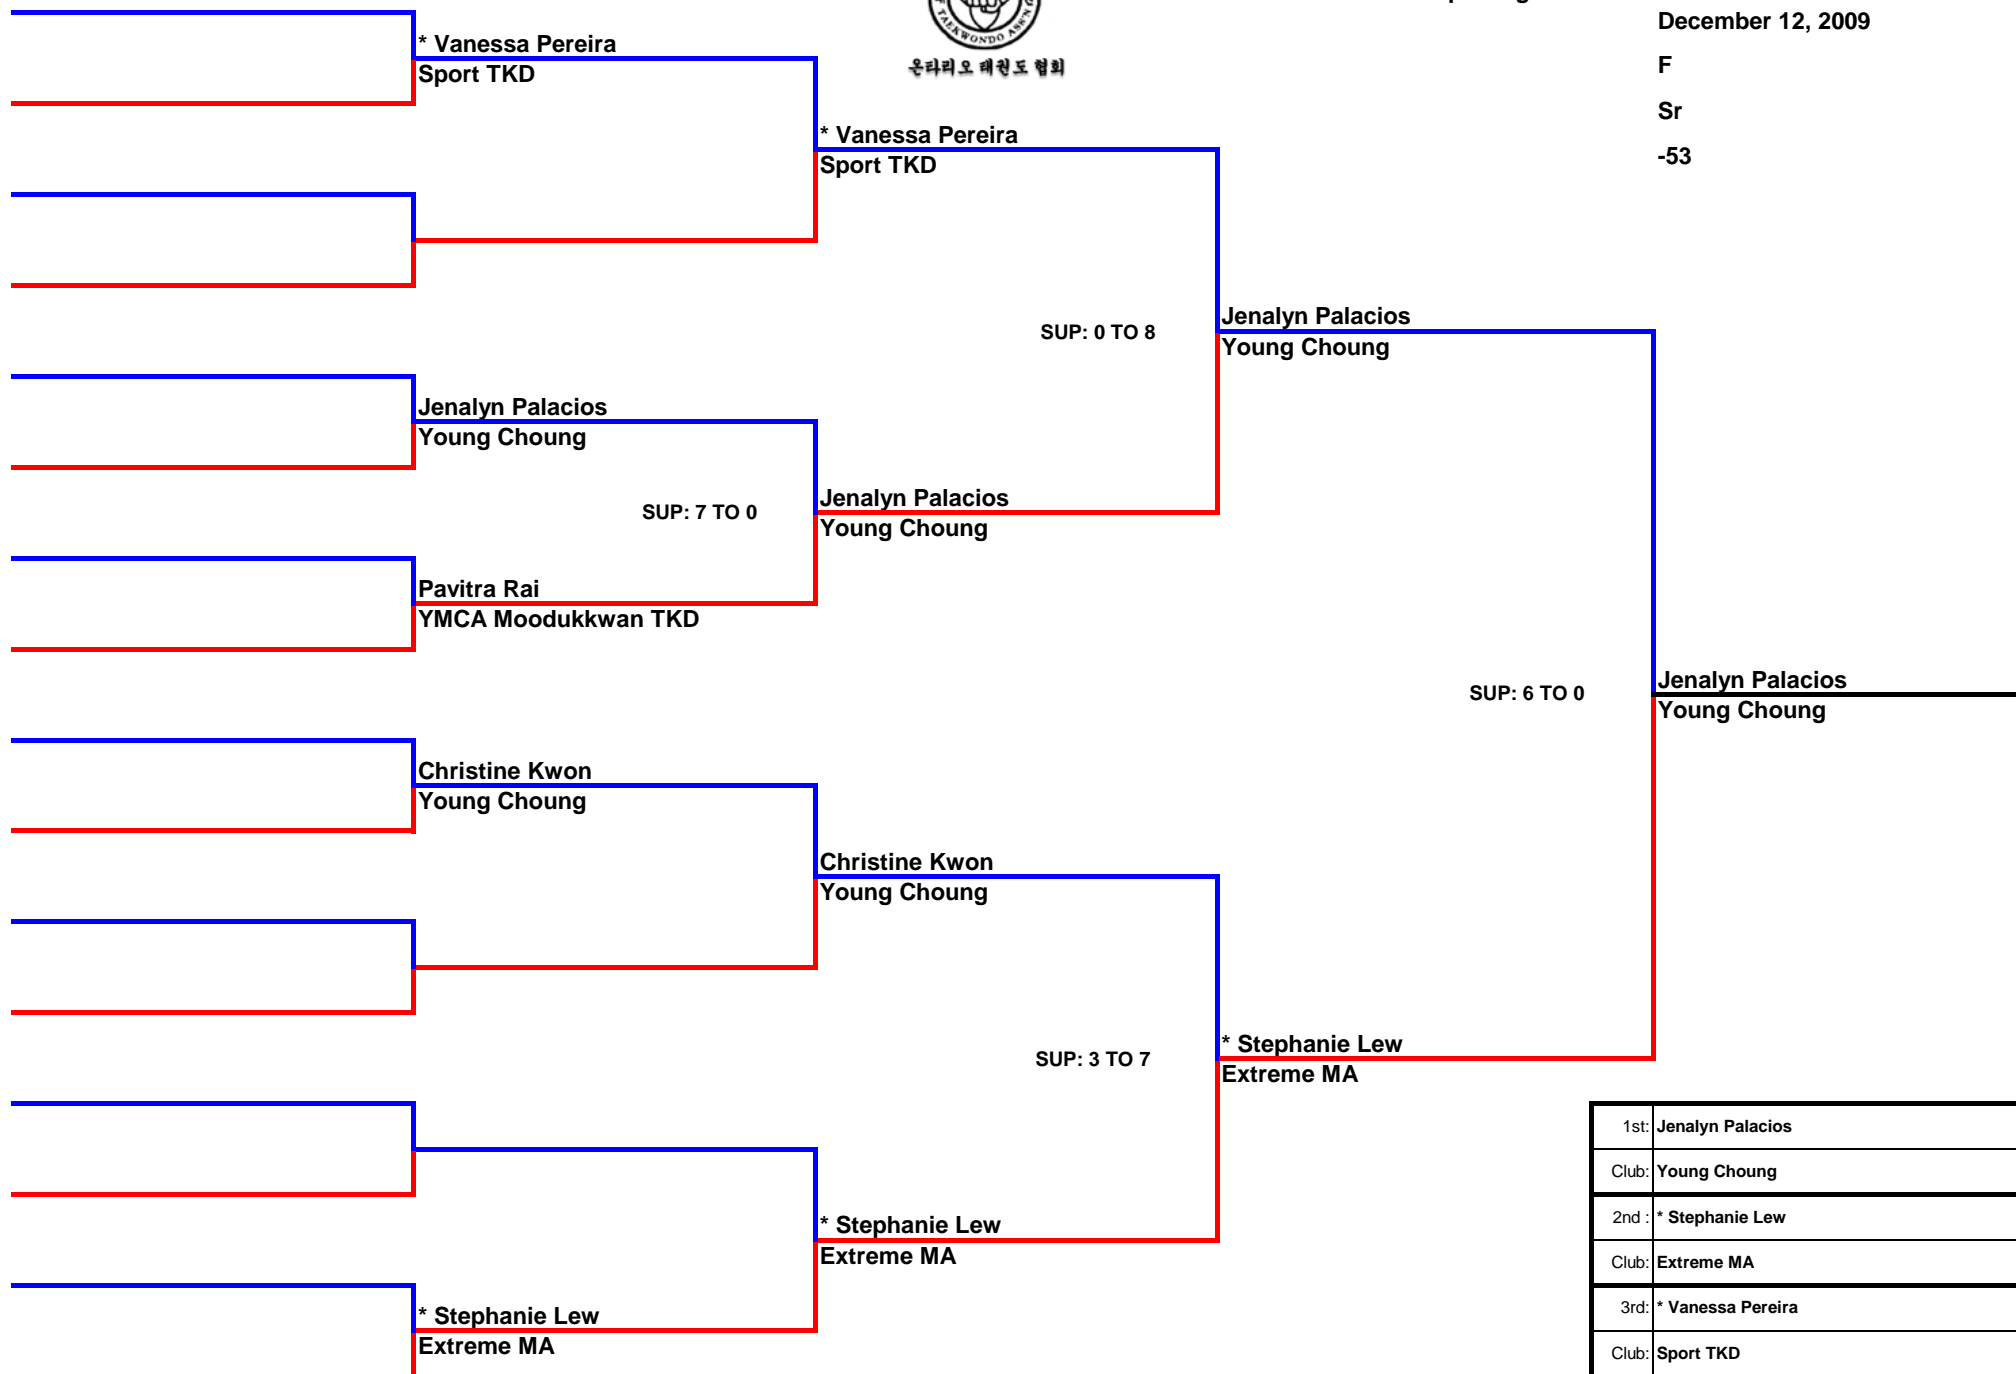

온타리오 태권도 협회

ONTARIO TAEKWONDO ASSOCIATION
Provincial Game Sparring Tree

2010 OTA 2ND SR TEAM SELECTION

December 12, 2009

F

Sr

-53

* indicates ranked athlete
Blue on top, Red on bottom