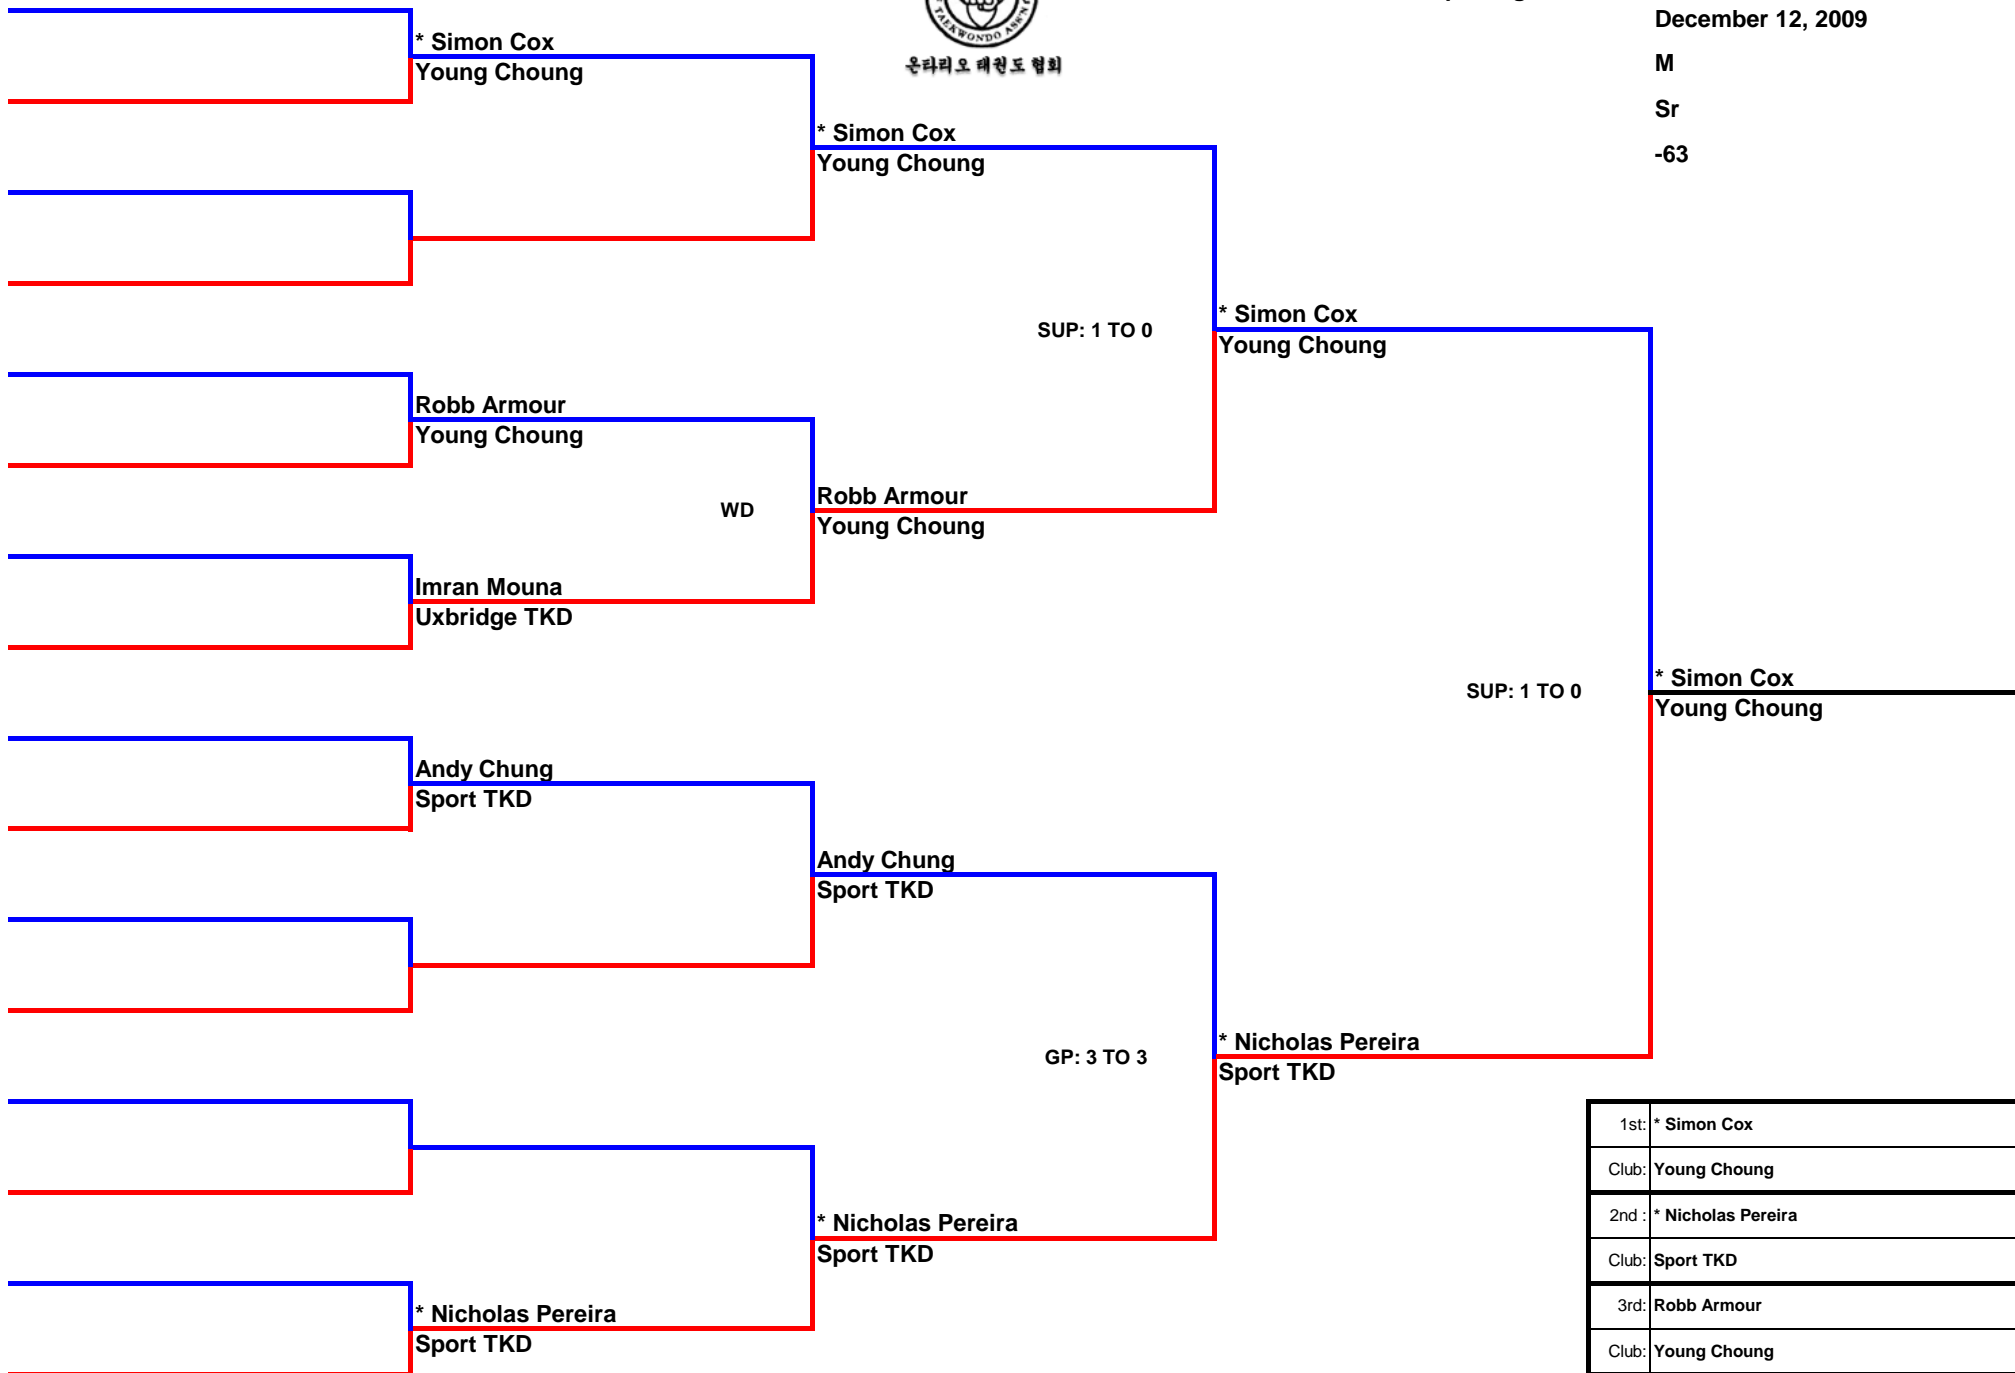

온타리오 태권도 협회

ONTARIO TAEKWONDO ASSOCIATION Provincial Game Sparring Tree

2010 OTA 2ND SR TEAM SELECTION

December 12, 2009

M

Sr

-63

* indicates ranked athlete
Blue on top, Red on bottom