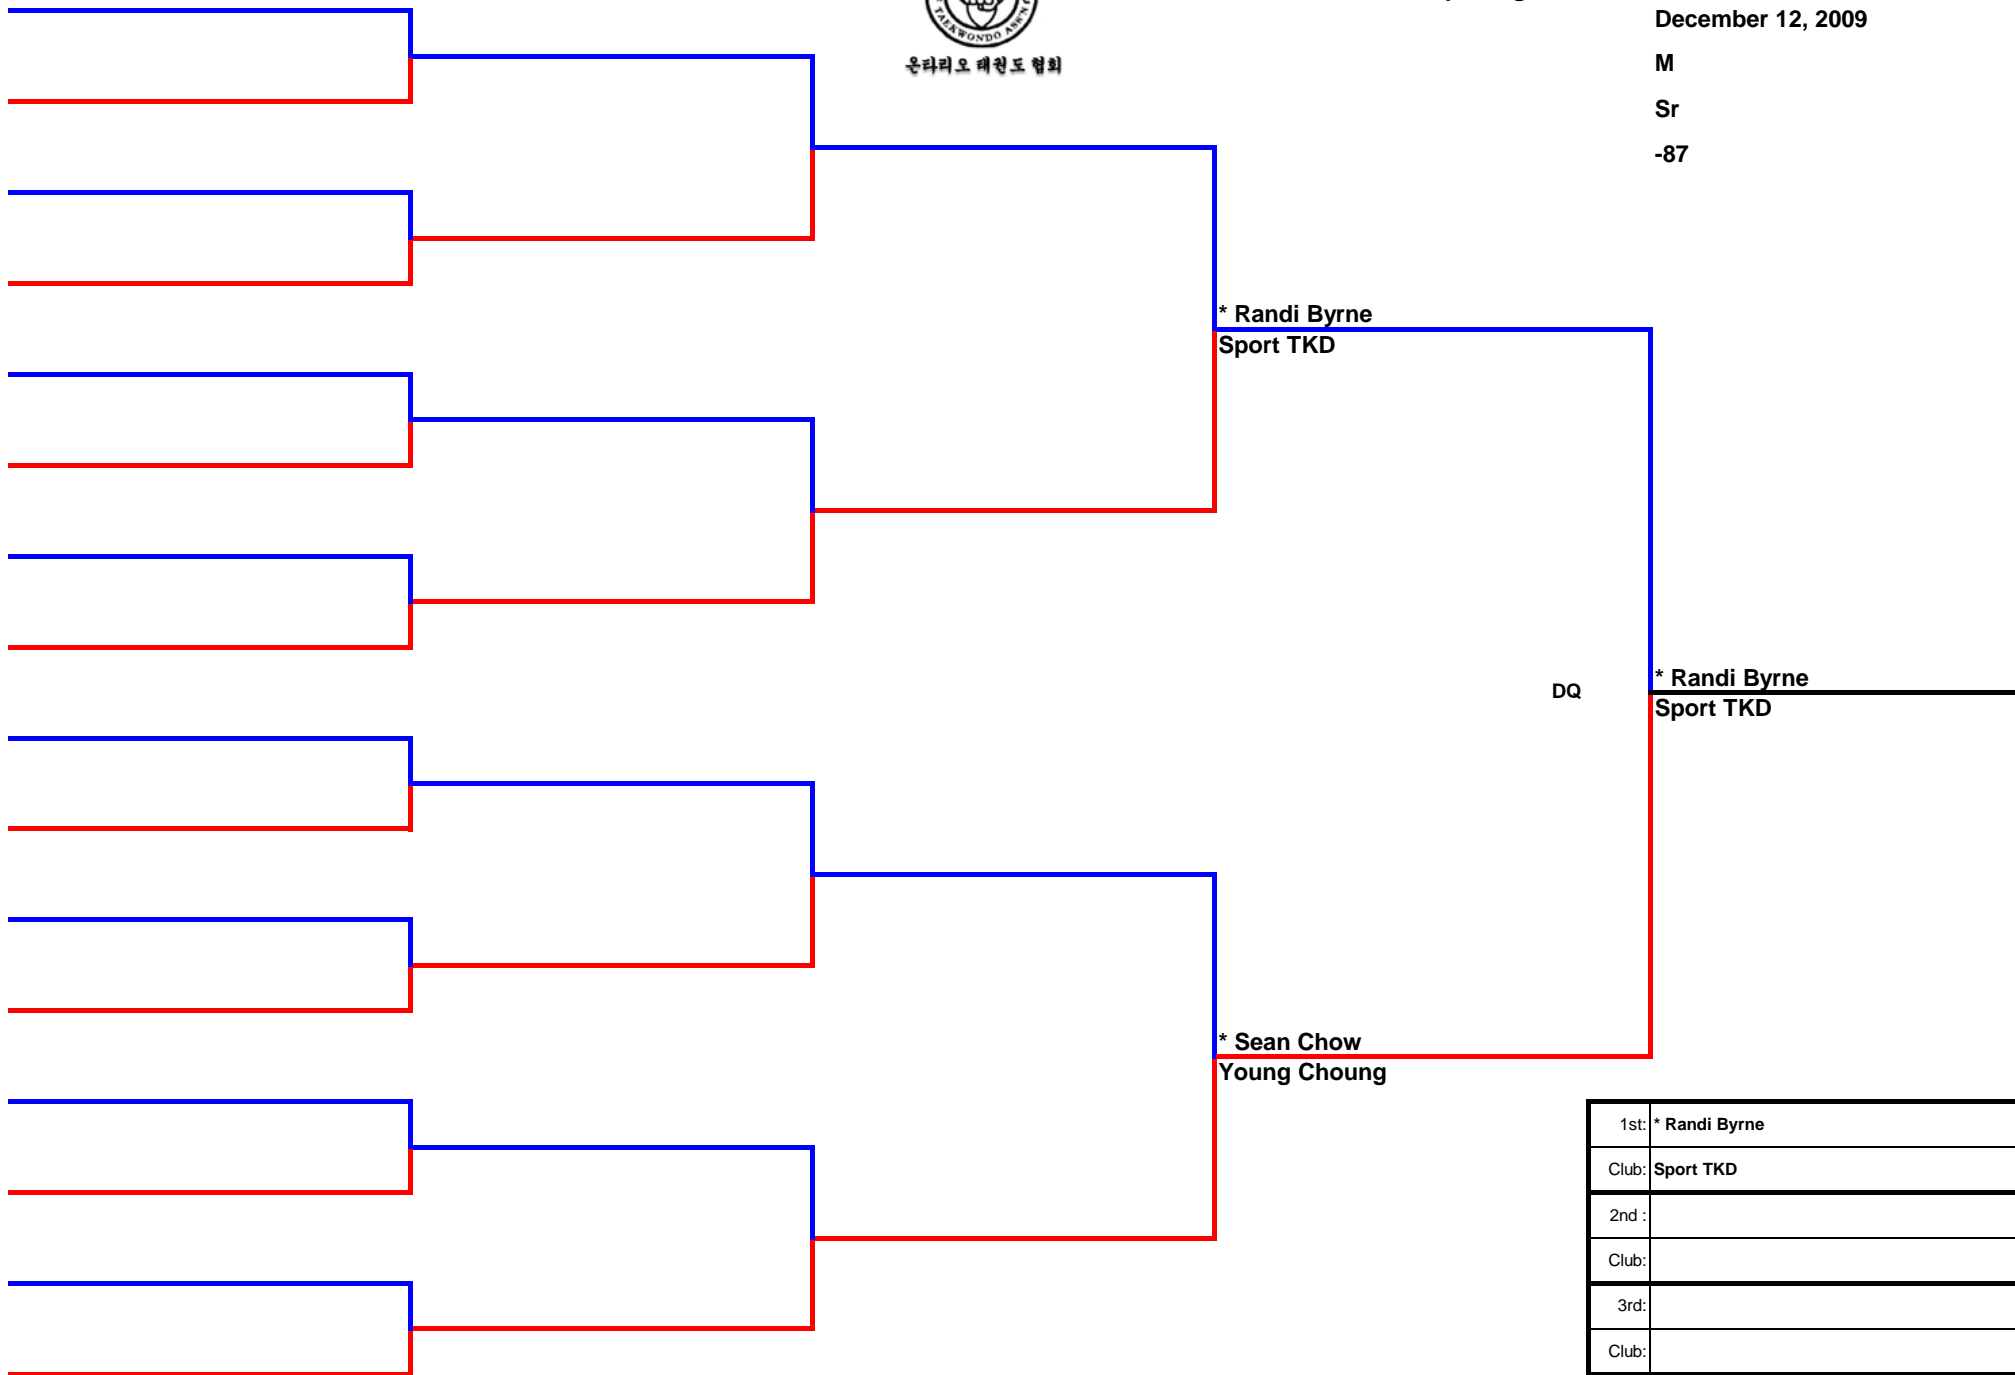

온타리오 태권도 협회

ONTARIO TAEKWONDO ASSOCIATION Provincial Game Sparring Tree

2010 OTA 2ND SR TEAM SELECTION

December 12, 2009

M

Sr

-87

DQ