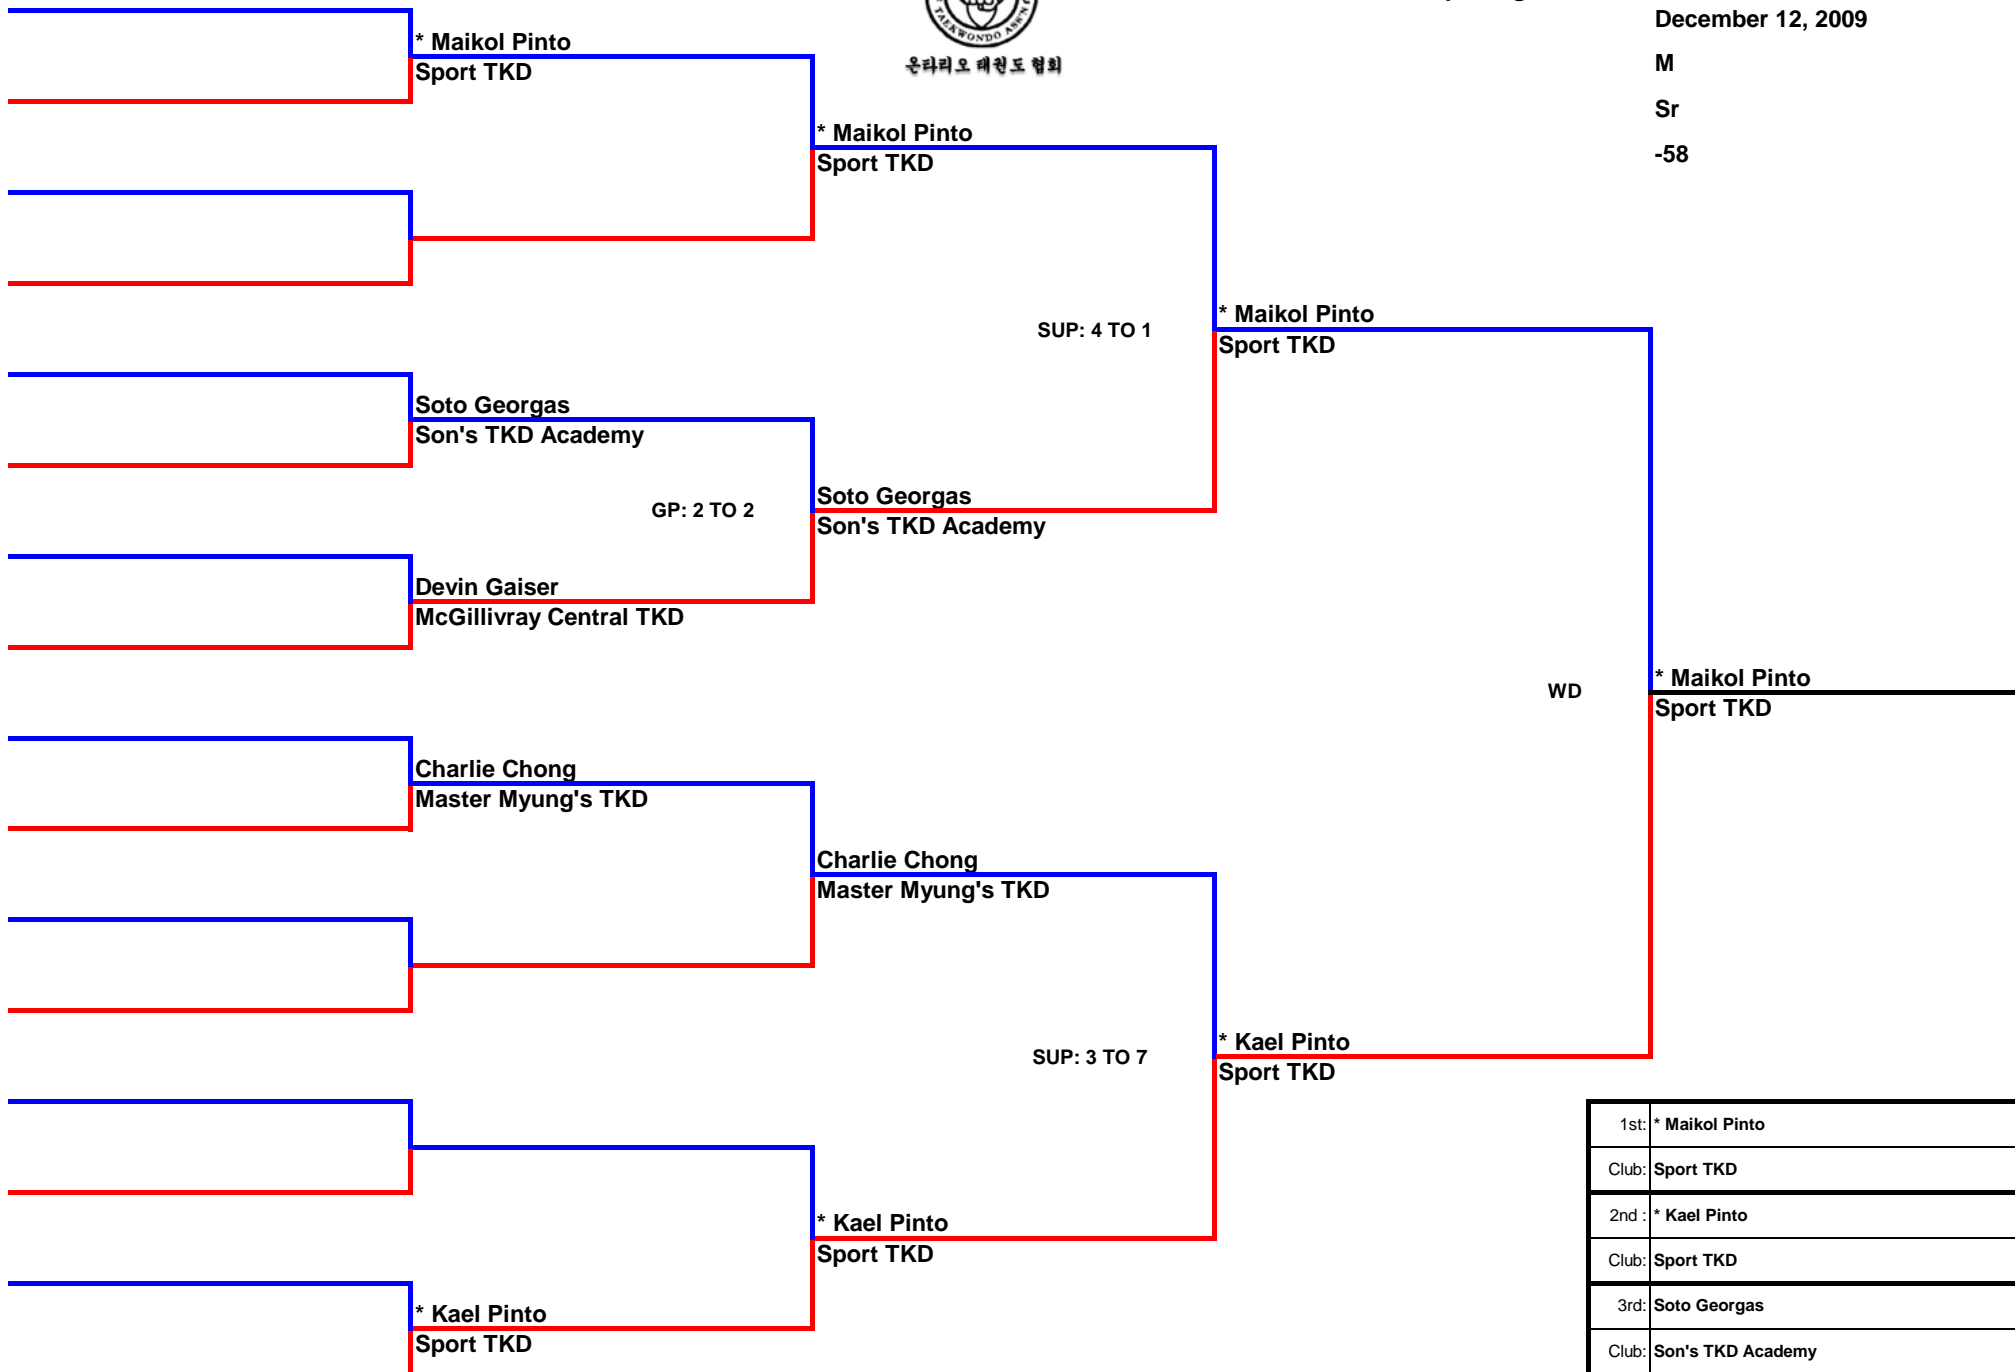

WD

* indicates ranked athlete
Blue on top, Red on bottom

1st:	* Maikol Pinto
Club:	Sport TKD
2nd:	* Kael Pinto
Club:	Sport TKD
3rd:	Soto Georgas
Club:	Son's TKD Academy
3rd:	Charlie Chong
Club:	Master Myung's TKD