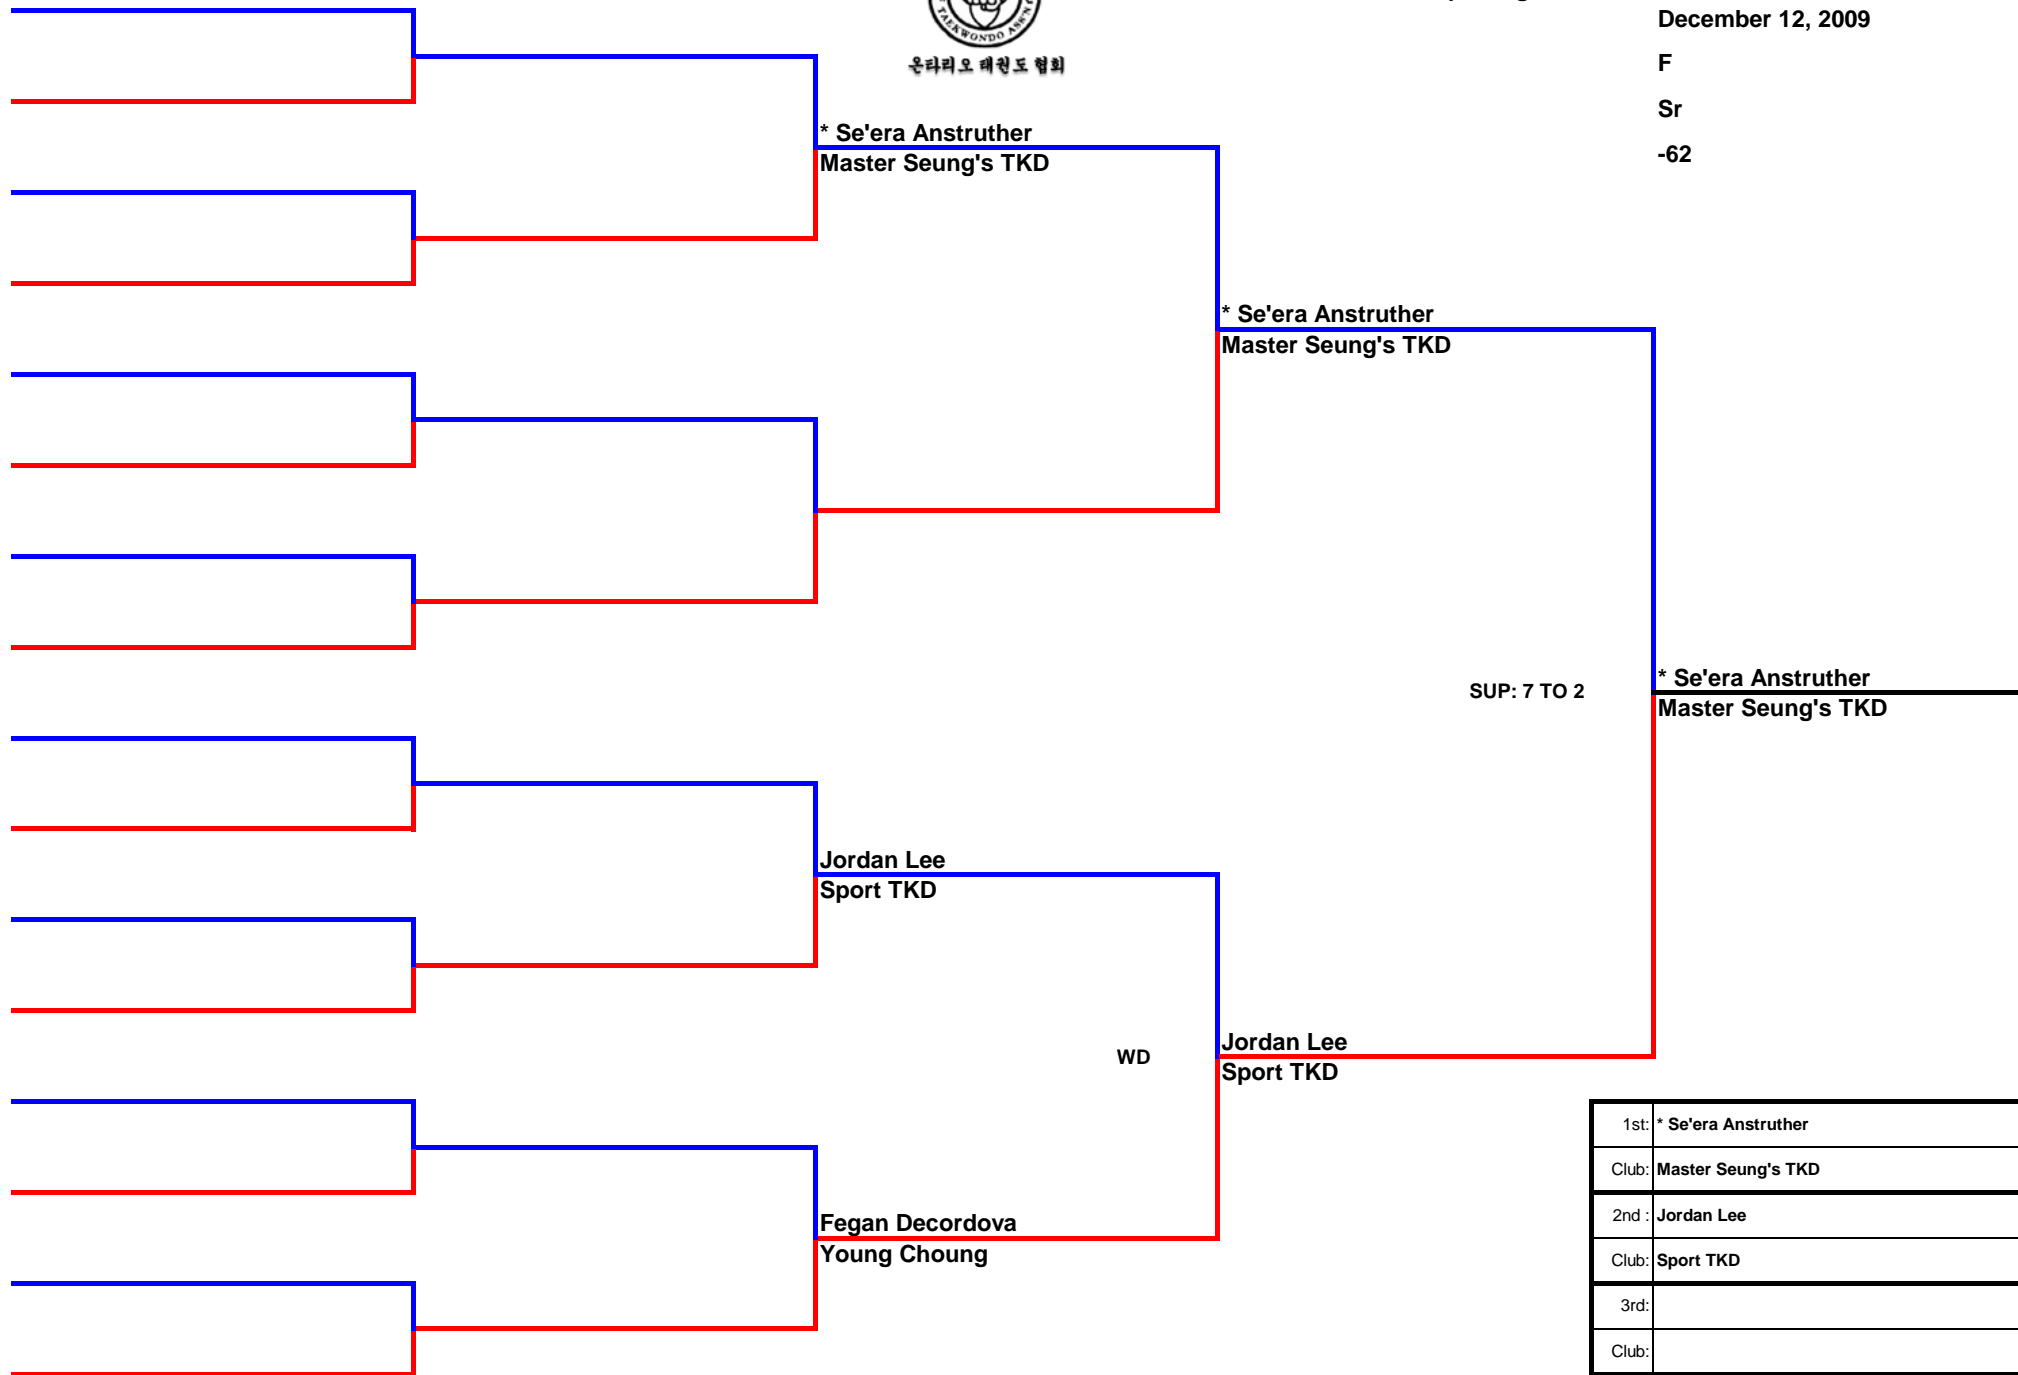

ONTARIO TAEKWONDO ASSOCIATION
Provincial Game Sparring Tree

2010 OTA 2ND SR TEAM SELECTION

December 12, 2009

F

Sr

-62

* indicates ranked athlete
Blue on top, Red on bottom

1st:	* Se'era Anstruther
Club:	Master Seung's TKD
2nd:	Jordan Lee
Club:	Sport TKD
3rd:	
Club:	
3rd:	Fegan Decordova
Club:	Young Choung