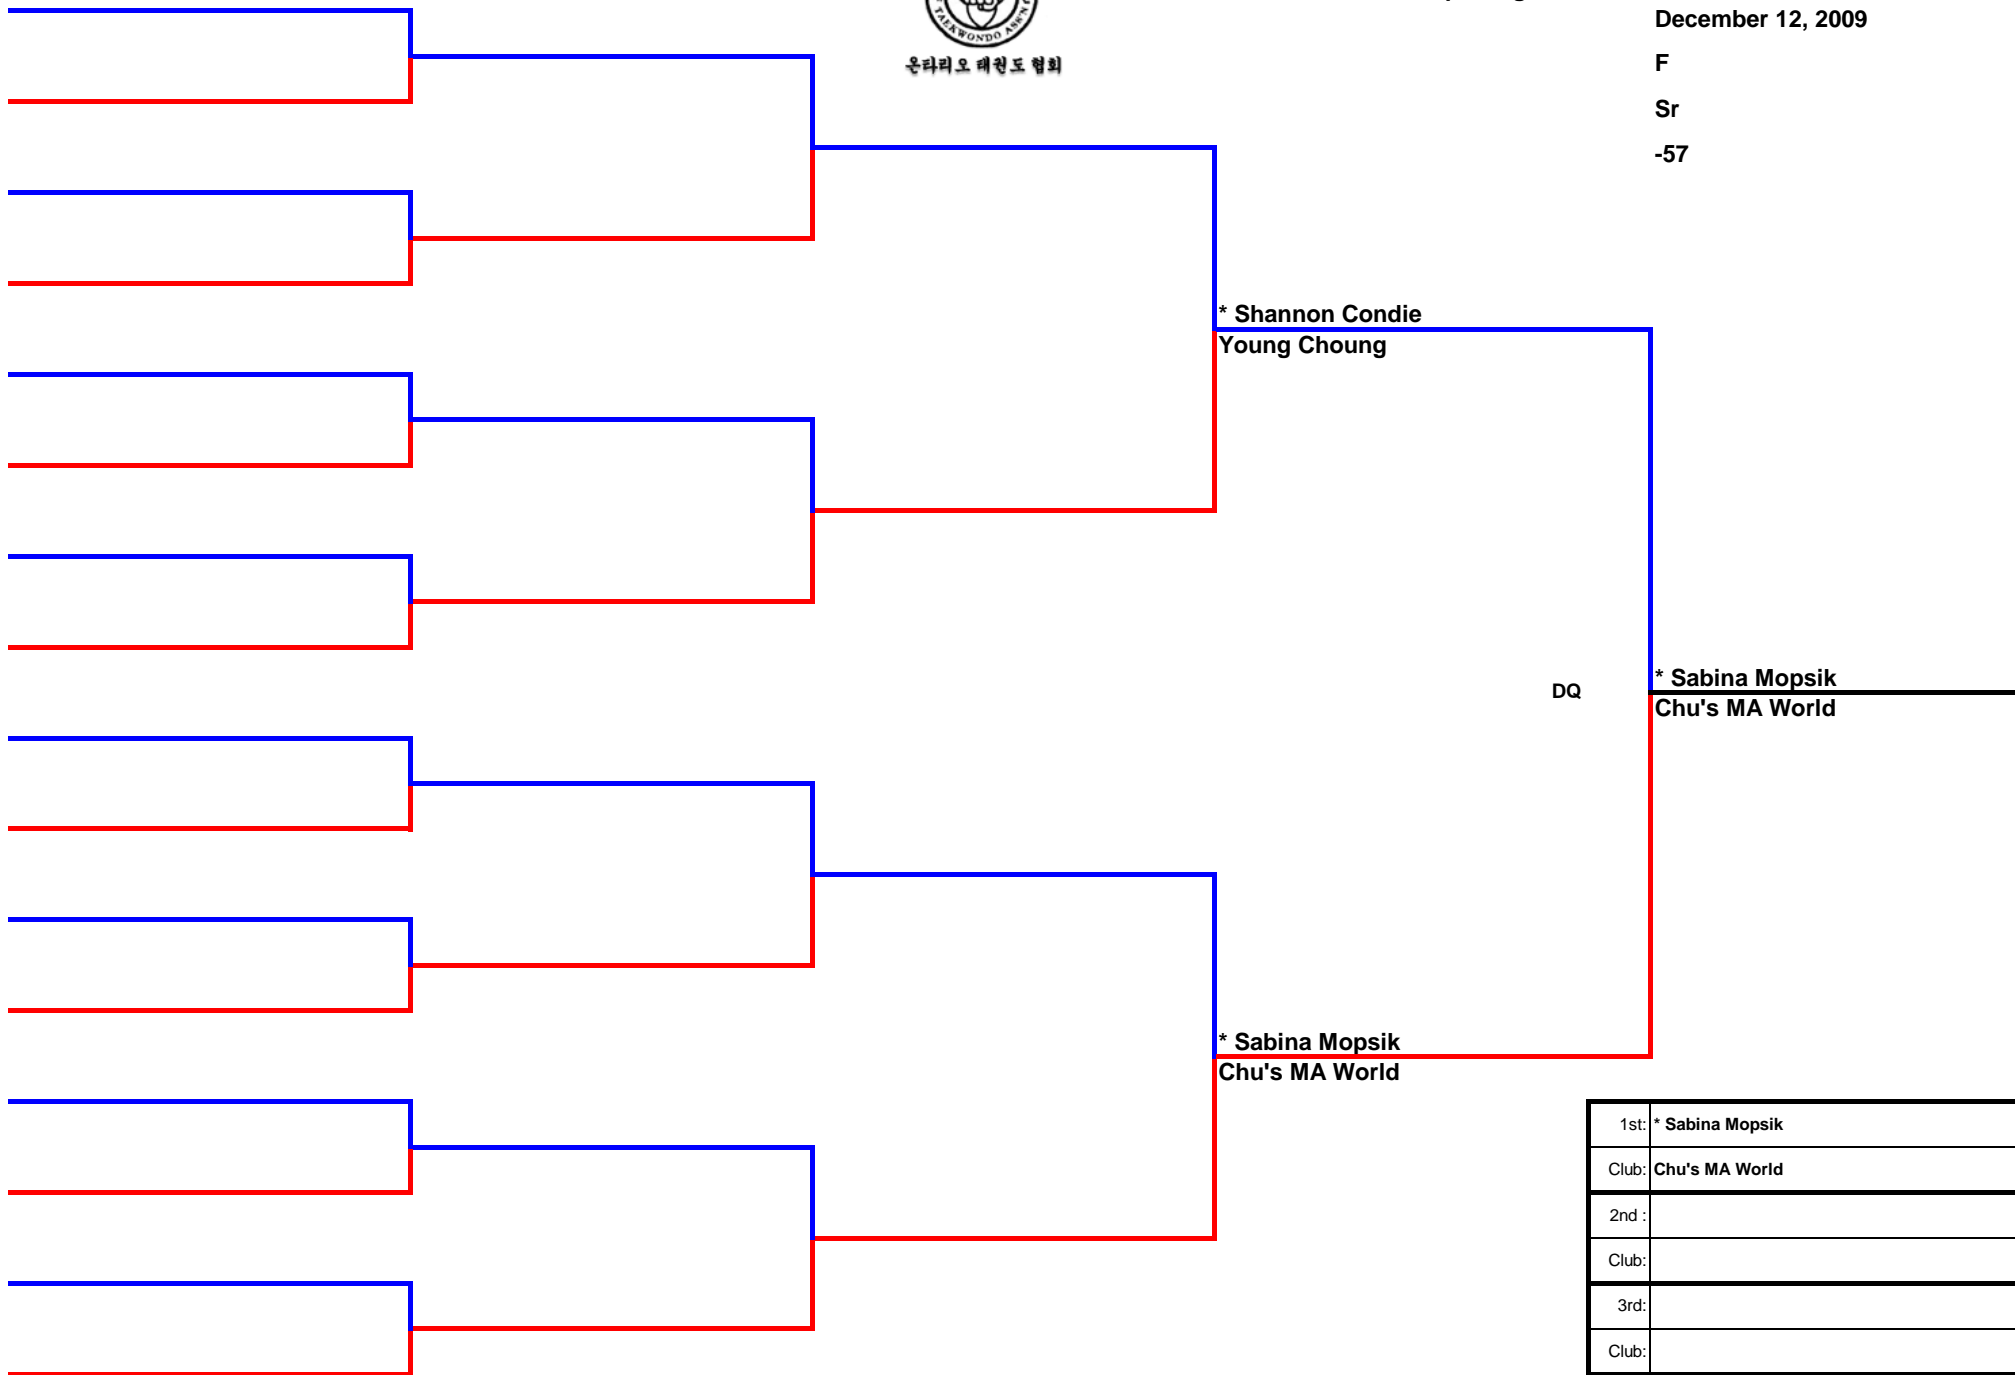

온타리오 태권도 협회

ONTARIO TAEKWONDO ASSOCIATION Provincial Game Sparring Tree

2010 OTA 2ND SR TEAM SELECTION

December 12, 2009

F

Sr

-57

1st:	* Sabina Mopsik
Club:	Chu's MA World
2nd:	
Club:	
3rd:	
Club:	
3rd:	
Club:	

* indicates ranked athlete
Blue on top, Red on bottom