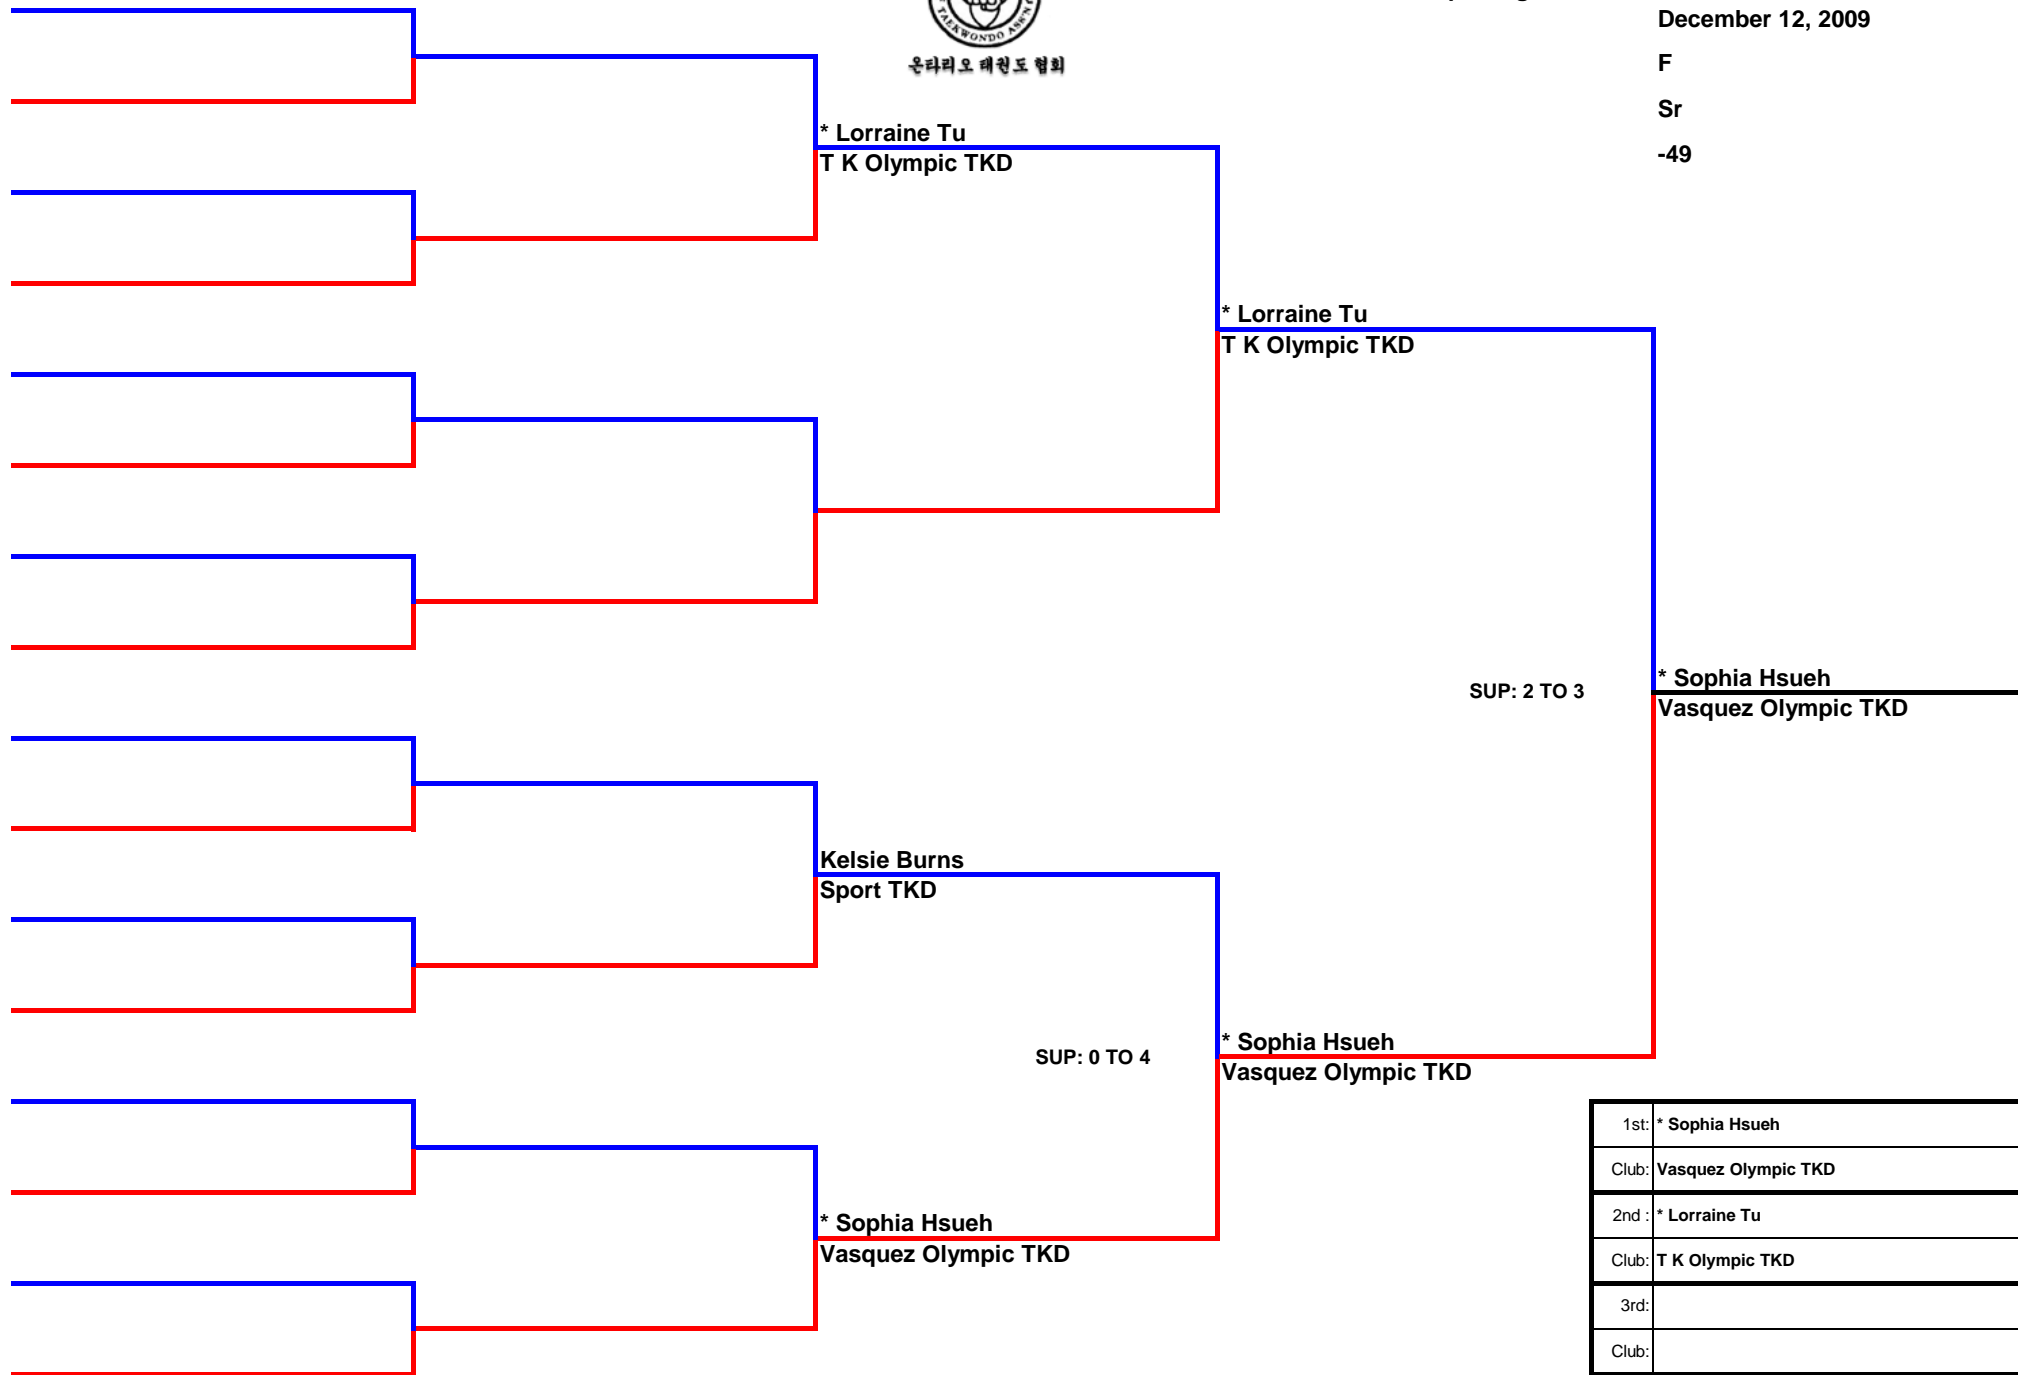

온타리오 태권도 협회

ONTARIO TAEKWONDO ASSOCIATION
Provincial Game Sparring Tree

2010 OTA 2ND SR TEAM SELECTION

December 12, 2009

F

Sr

-49

* indicates ranked athlete
Blue on top, Red on bottom

1st:	* Sophia Hsueh
Club:	Vasquez Olympic TKD
2nd:	* Lorraine Tu
Club:	T K Olympic TKD
3rd:	
Club:	
3rd:	Kelsie Burns
Club:	Sport TKD