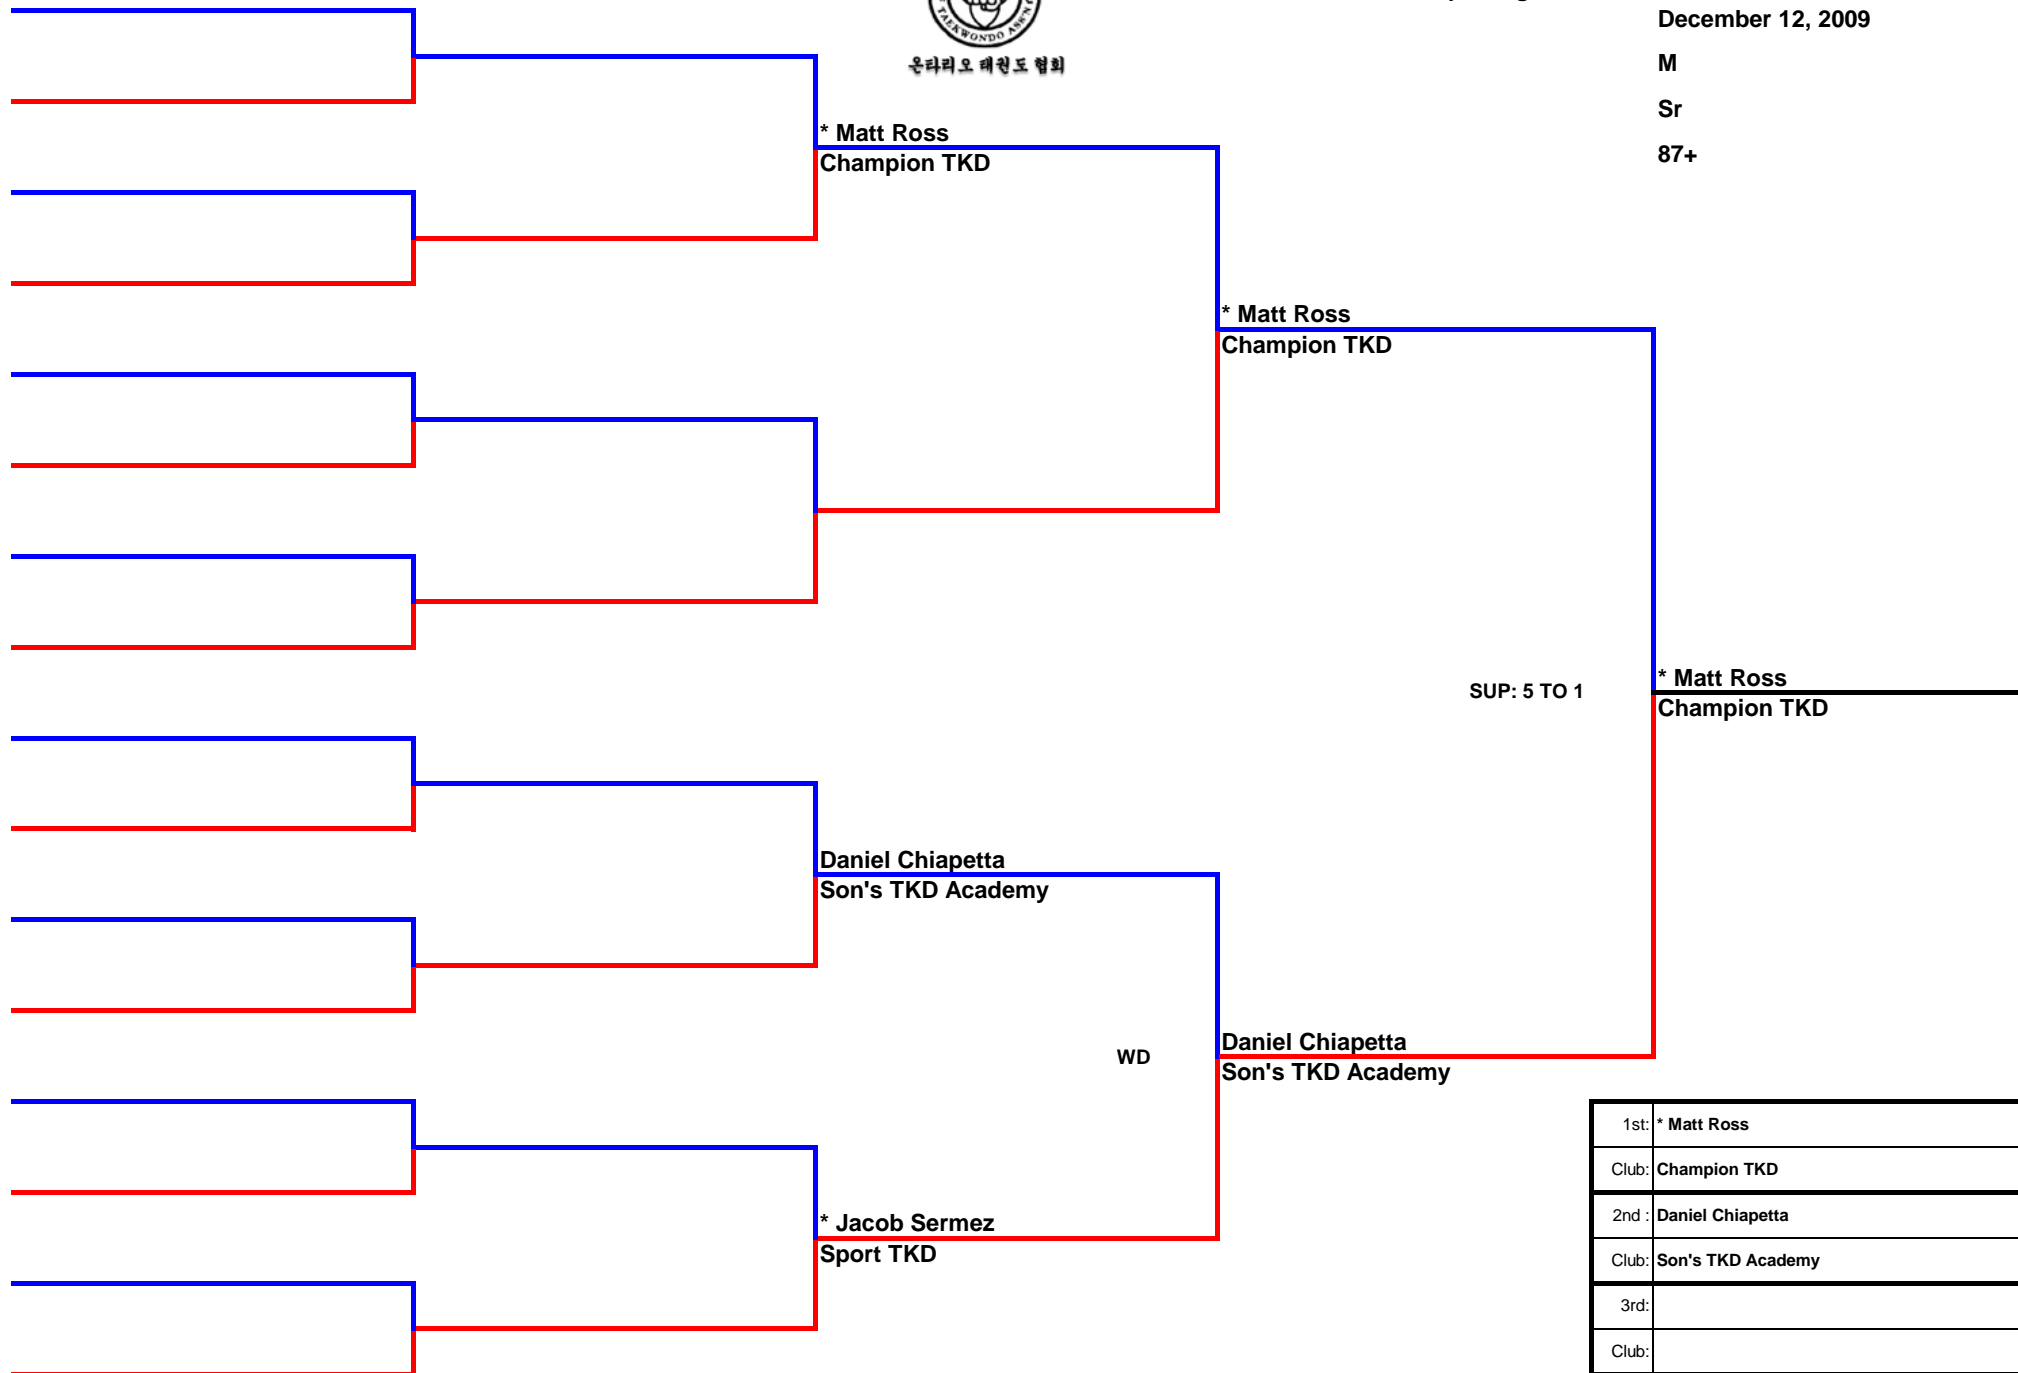

온타리오 태권도 협회

ONTARIO TAEKWONDO ASSOCIATION
Provincial Game Sparring Tree

2010 OTA 2ND SR TEAM SELECTION

December 12, 2009

M

Sr

87+

* Matt Ross
Champion TKD

* Matt Ross
Champion TKD

SUP: 5 TO 1

* Matt Ross
Champion TKD

Daniel Chiapetta
Son's TKD Academy

WD

Daniel Chiapetta
Son's TKD Academy

* Jacob Sermez
Sport TKD

1st:	* Matt Ross
Club:	Champion TKD
2nd:	Daniel Chiapetta
Club:	Son's TKD Academy
3rd:	
Club:	
3rd:	* Jacob Sermez
Club:	Sport TKD

* indicates ranked athlete
Blue on top, Red on bottom