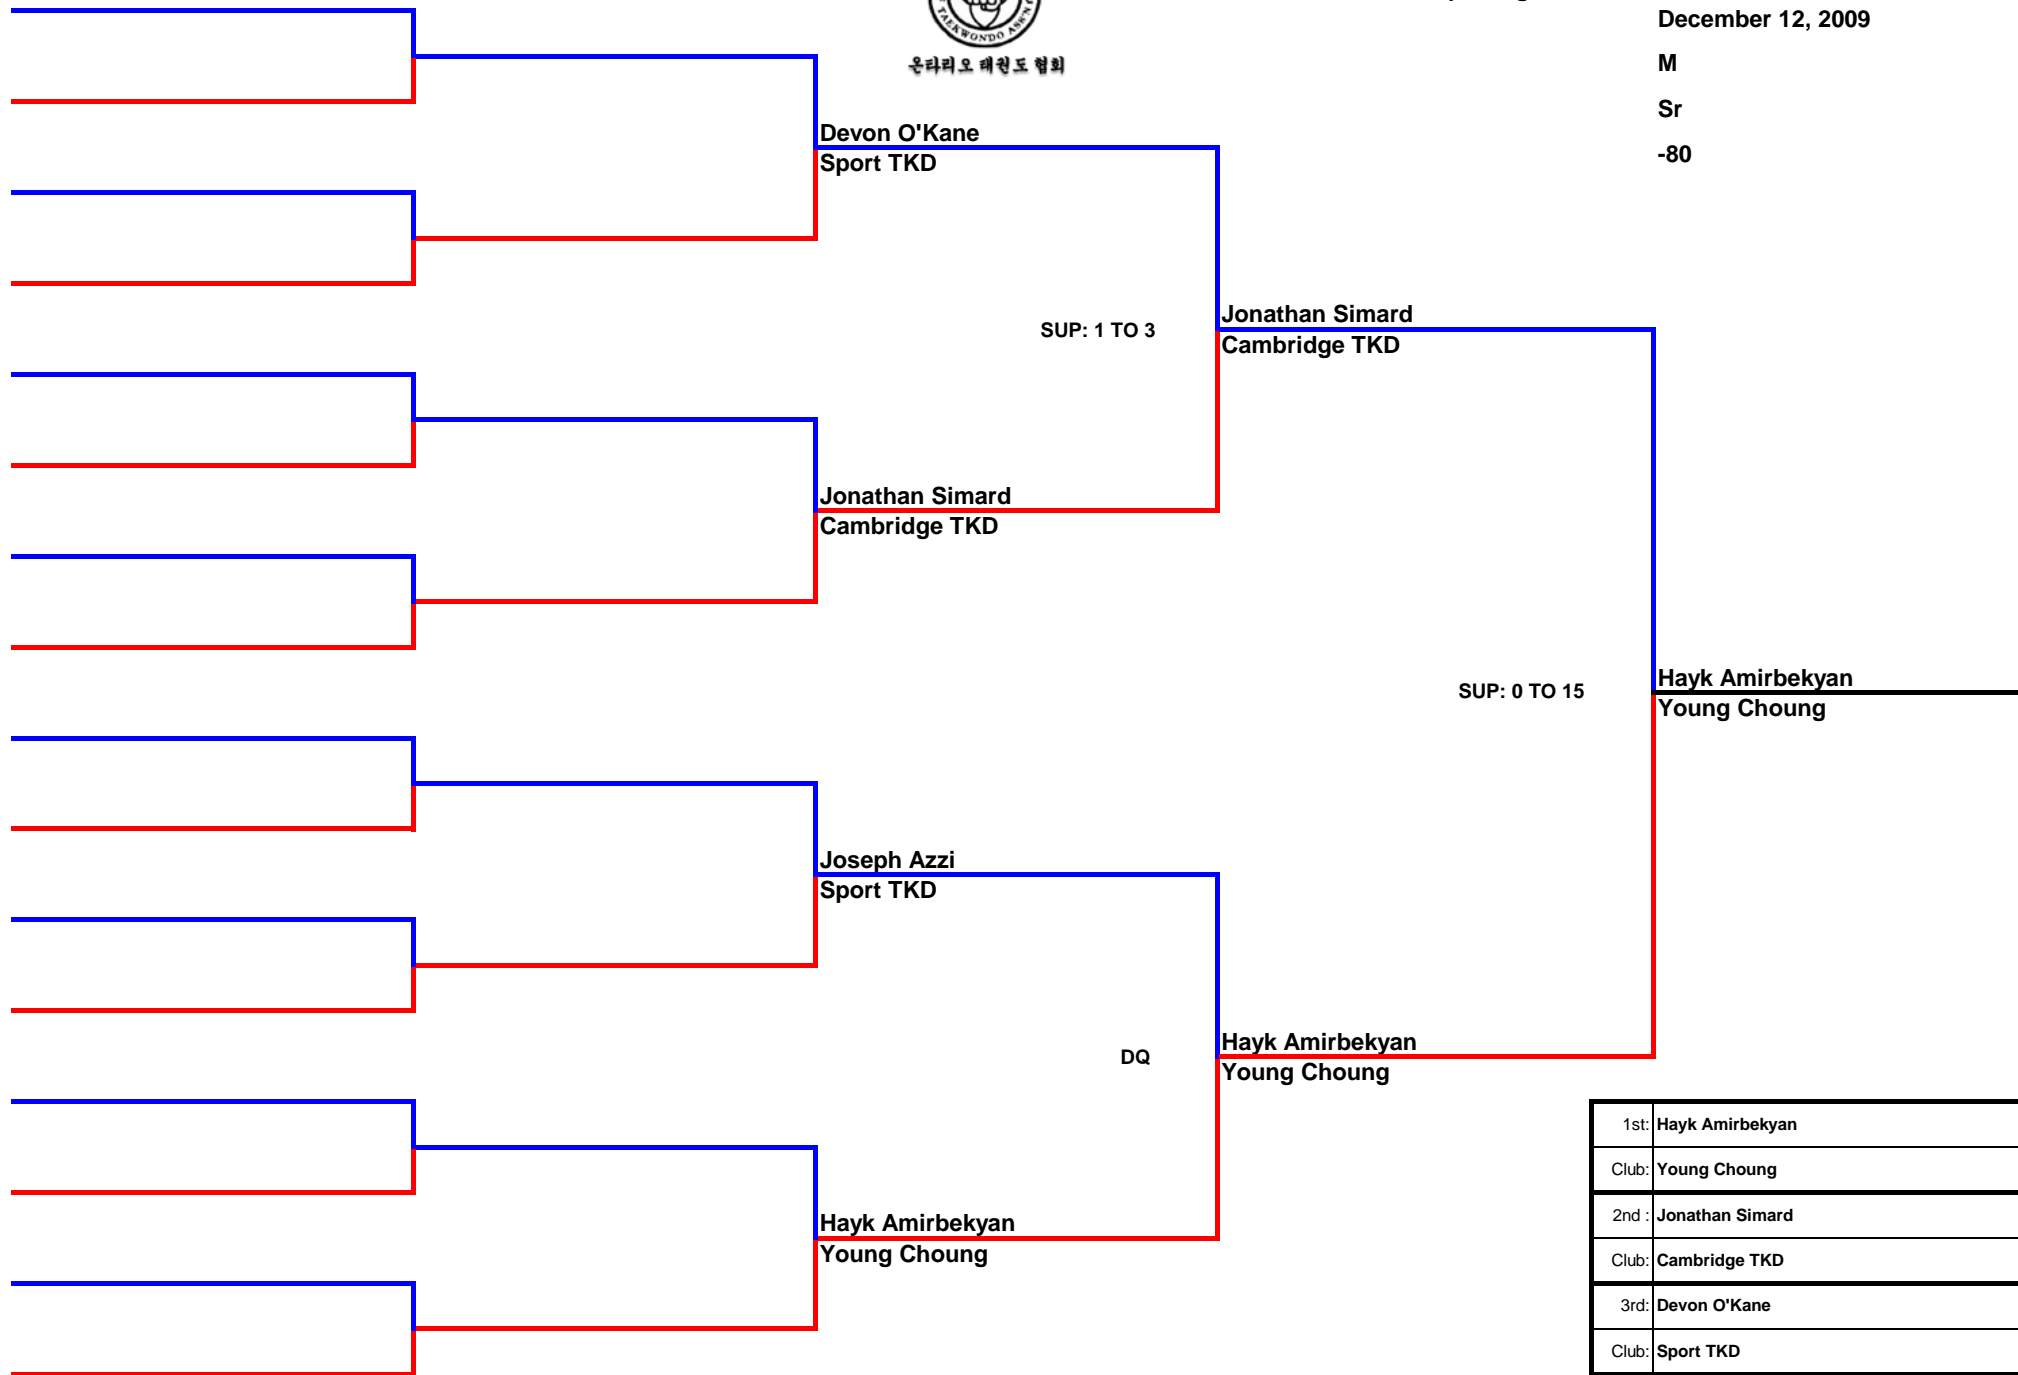

온타리오 태권도 협회

ONTARIO TAEKWONDO ASSOCIATION Provincial Game Sparring Tree

2010 OTA 2ND SR TEAM SELECTION

December 12, 2009

M

Sr

-80

Devon O'Kane
Sport TKD