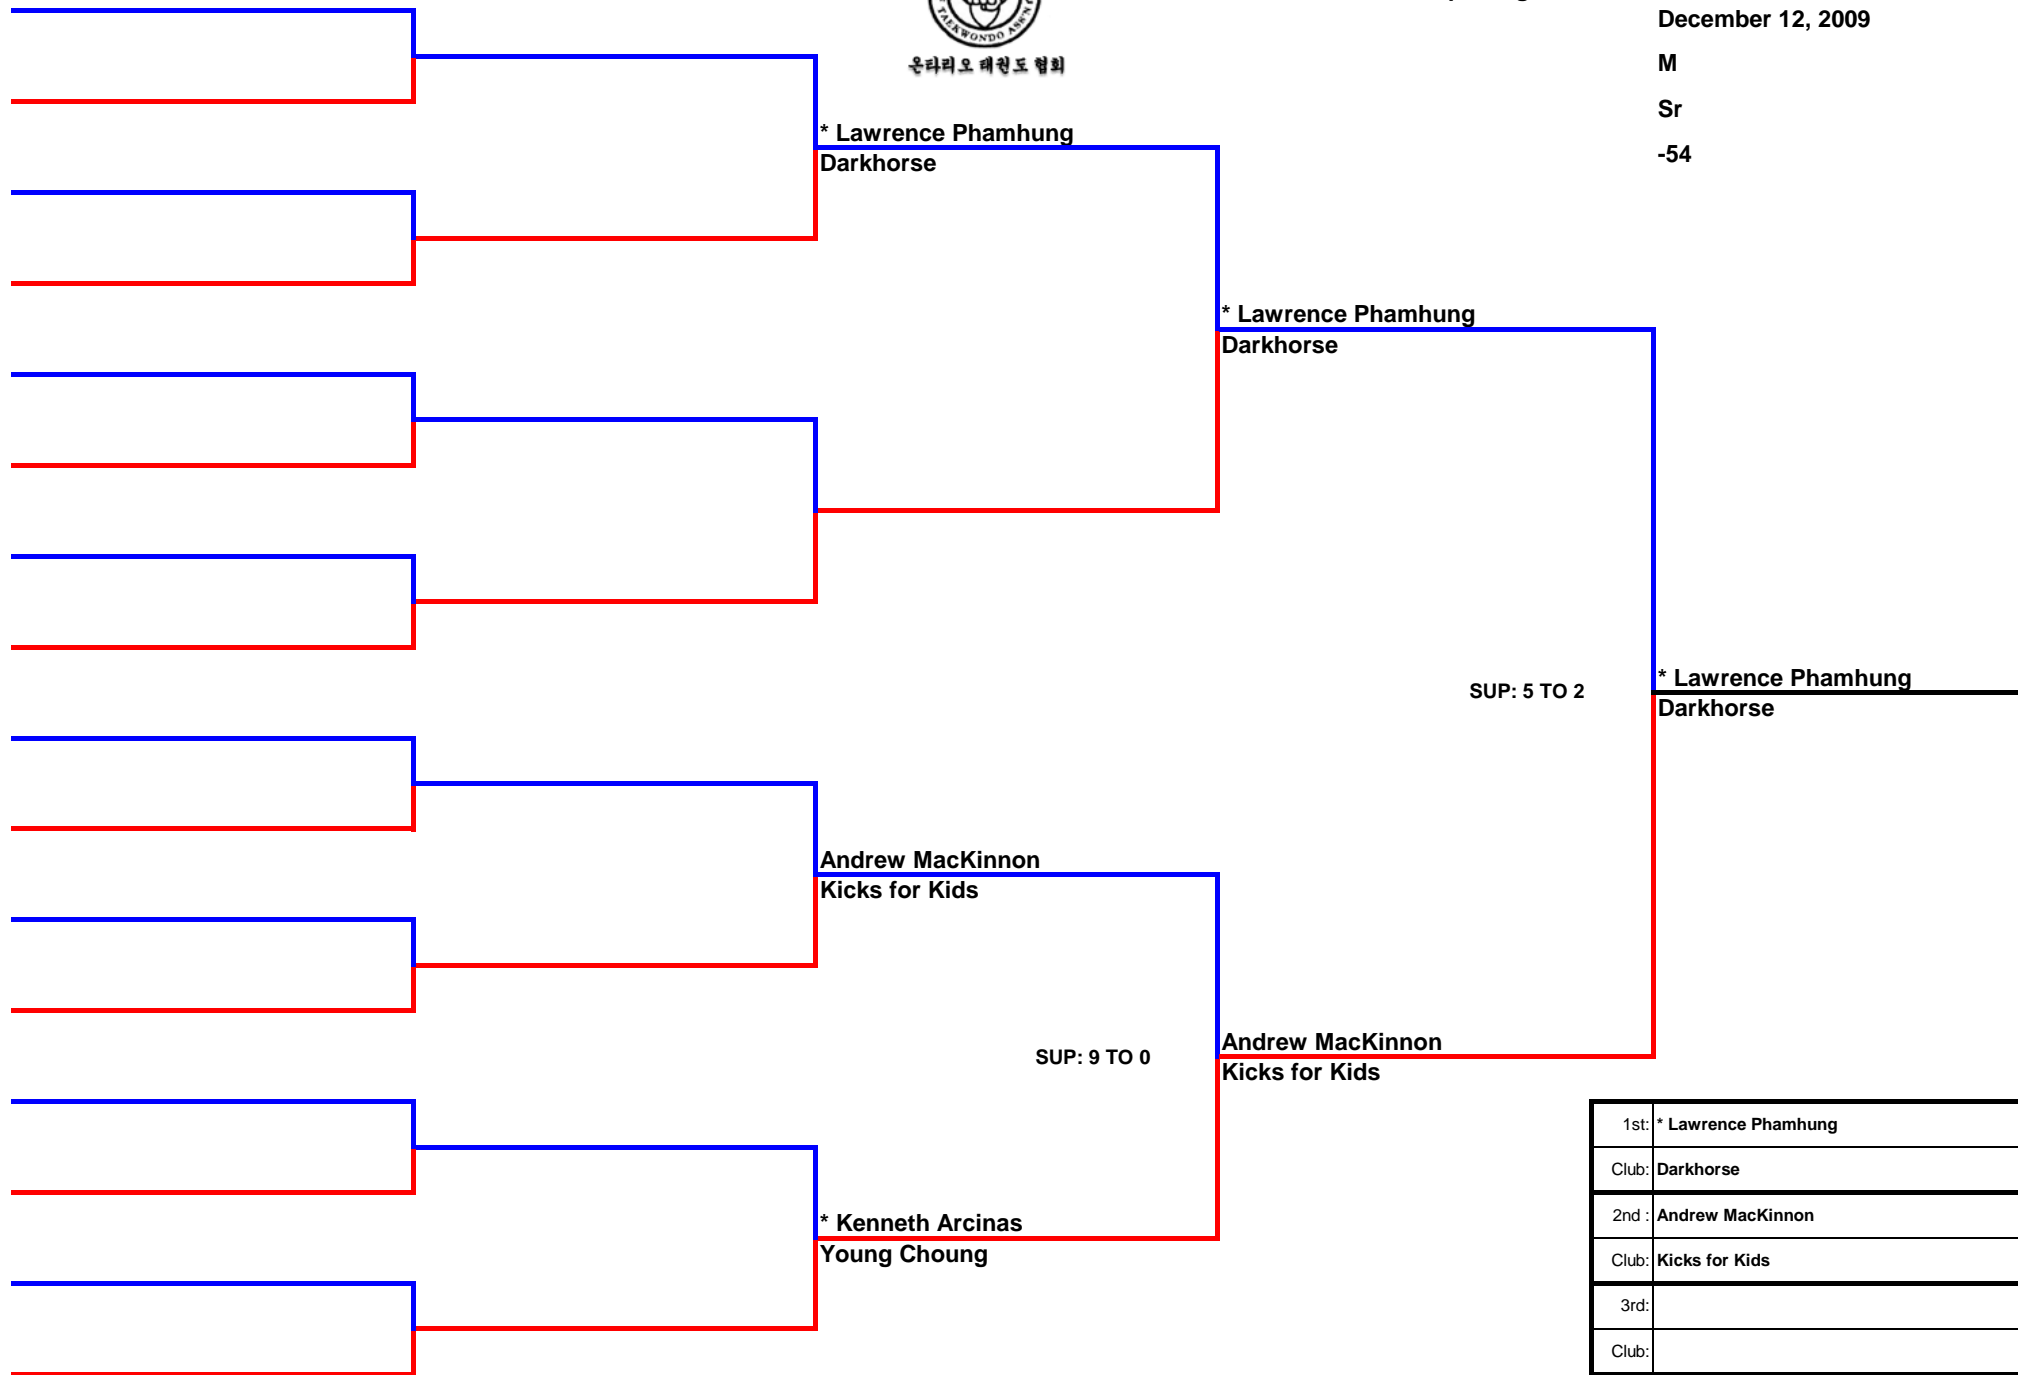

온타리오 태권도 협회

ONTARIO TAEKWONDO ASSOCIATION
Provincial Game Sparring Tree

2010 OTA 2ND SR TEAM SELECTION

December 12, 2009

M

Sr

-54

* Lawrence Phamhung
Darkhorse

* Lawrence Phamhung
Darkhorse

SUP: 5 TO 2

* Lawrence Phamhung
Darkhorse

Andrew MacKinnon
Kicks for Kids

SUP: 9 TO 0

Andrew MacKinnon
Kicks for Kids

* Kenneth Arcinas
Young Choung

1st:	* Lawrence Phamhung
Club:	Darkhorse
2nd:	Andrew MacKinnon
Club:	Kicks for Kids
3rd:	
Club:	
3rd:	* Kenneth Arcinas
Club:	Young Choung

* indicates ranked athlete
Blue on top, Red on bottom