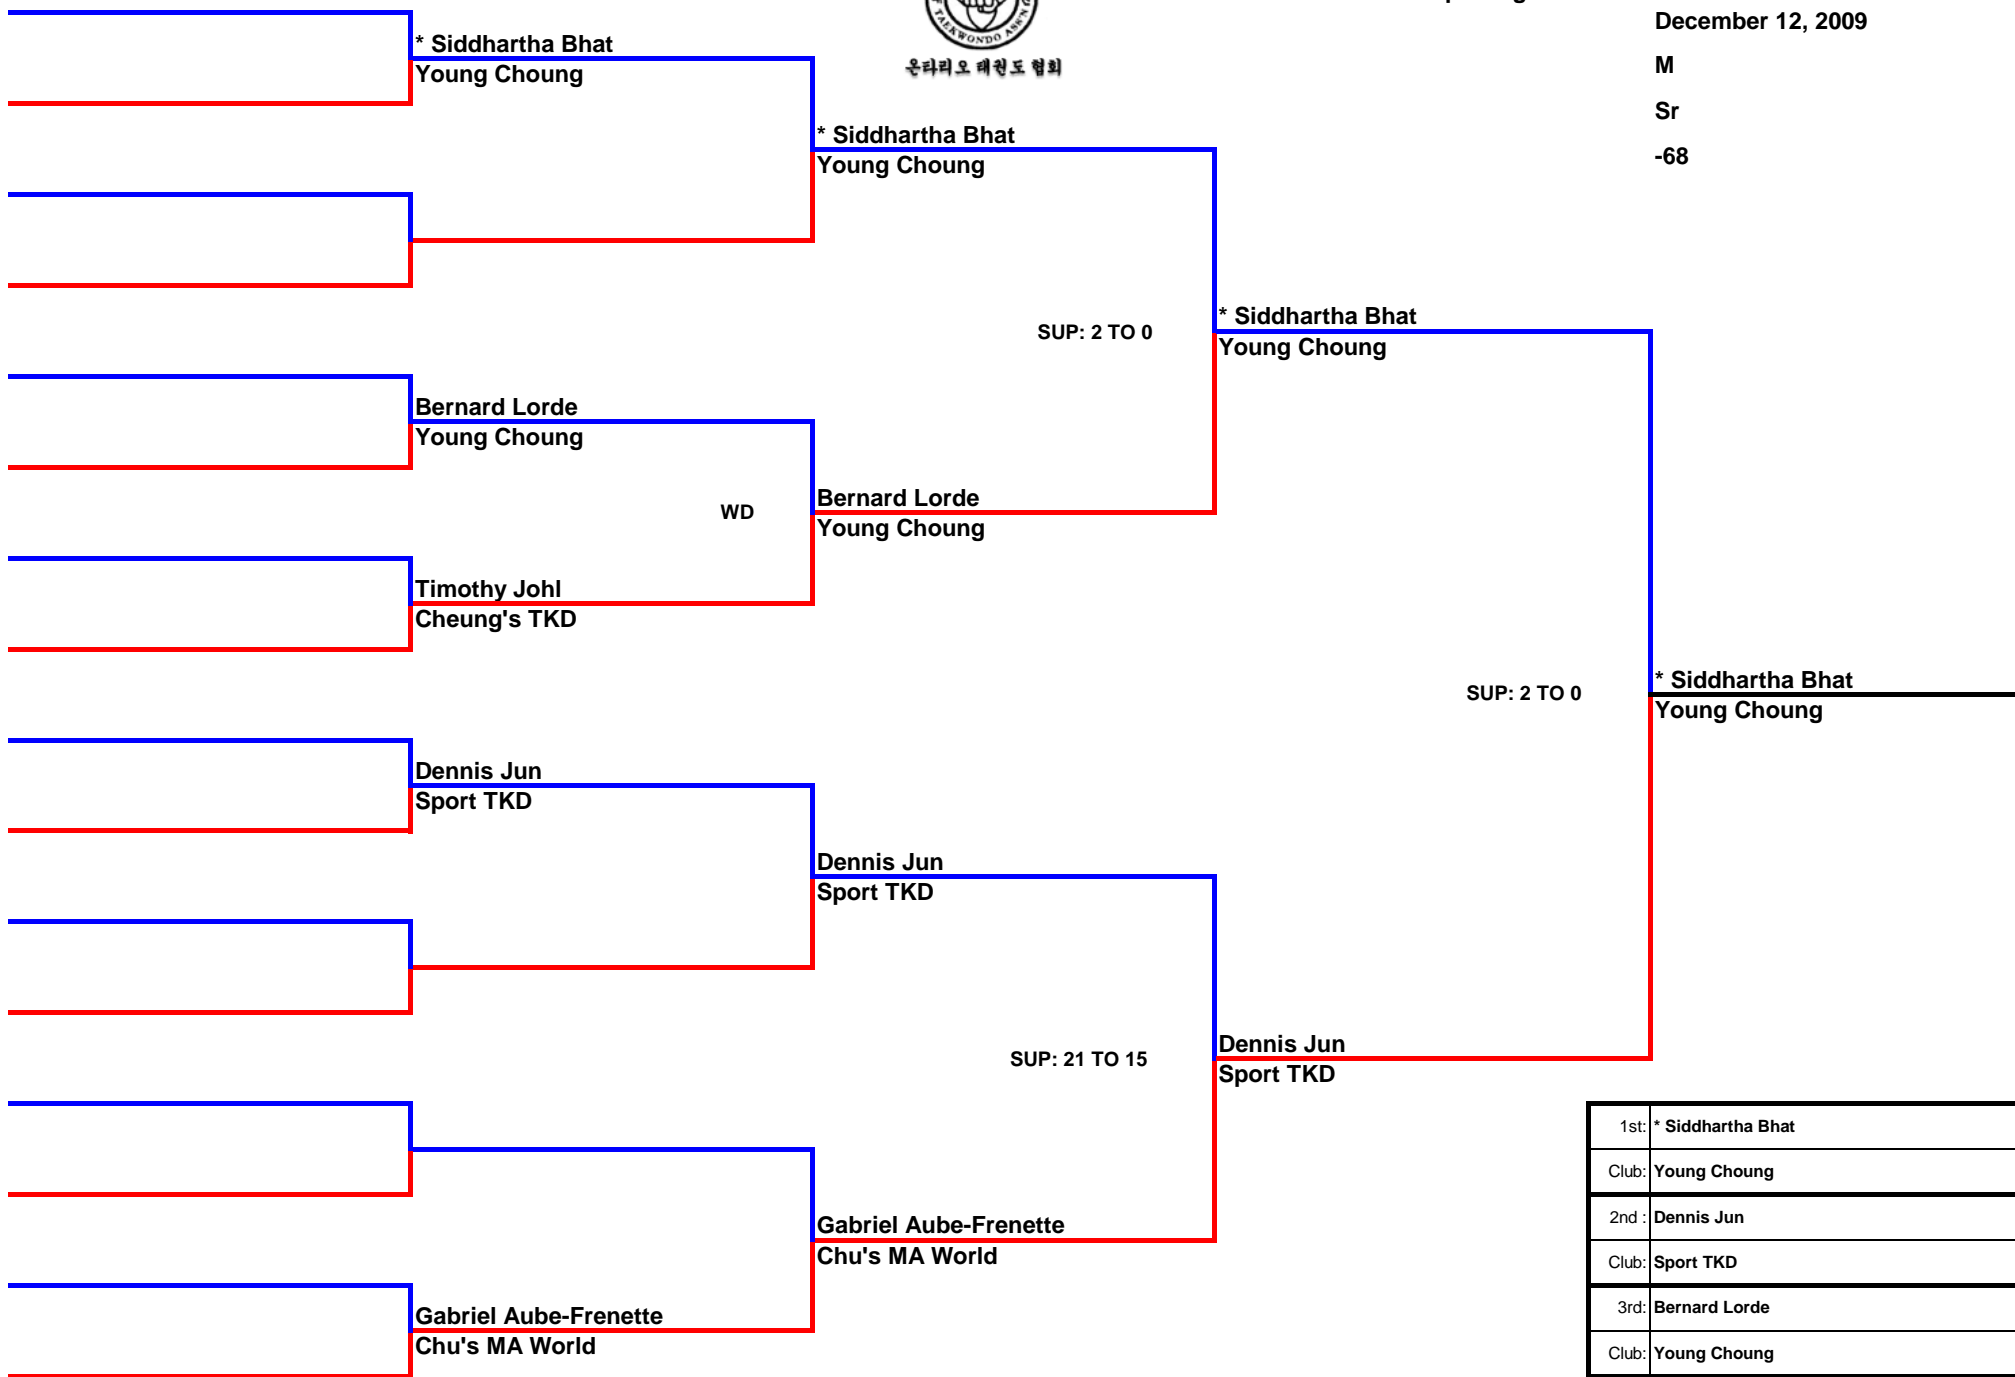

온타리오 태권도 협회

ONTARIO TAEKWONDO ASSOCIATION Provincial Game Sparring Tree

2010 OTA 2ND SR TEAM SELECTION

December 12, 2009

M

Sr

-68

* indicates ranked athlete
Blue on top, Red on bottom

1st:	* Siddhartha Bhat
Club:	Young Choung
2nd:	Dennis Jun
Club:	Sport TKD
3rd:	Bernard Lorde
Club:	Young Choung
3rd:	Gabriel Aube-Frenette
Club:	Chu's MA World