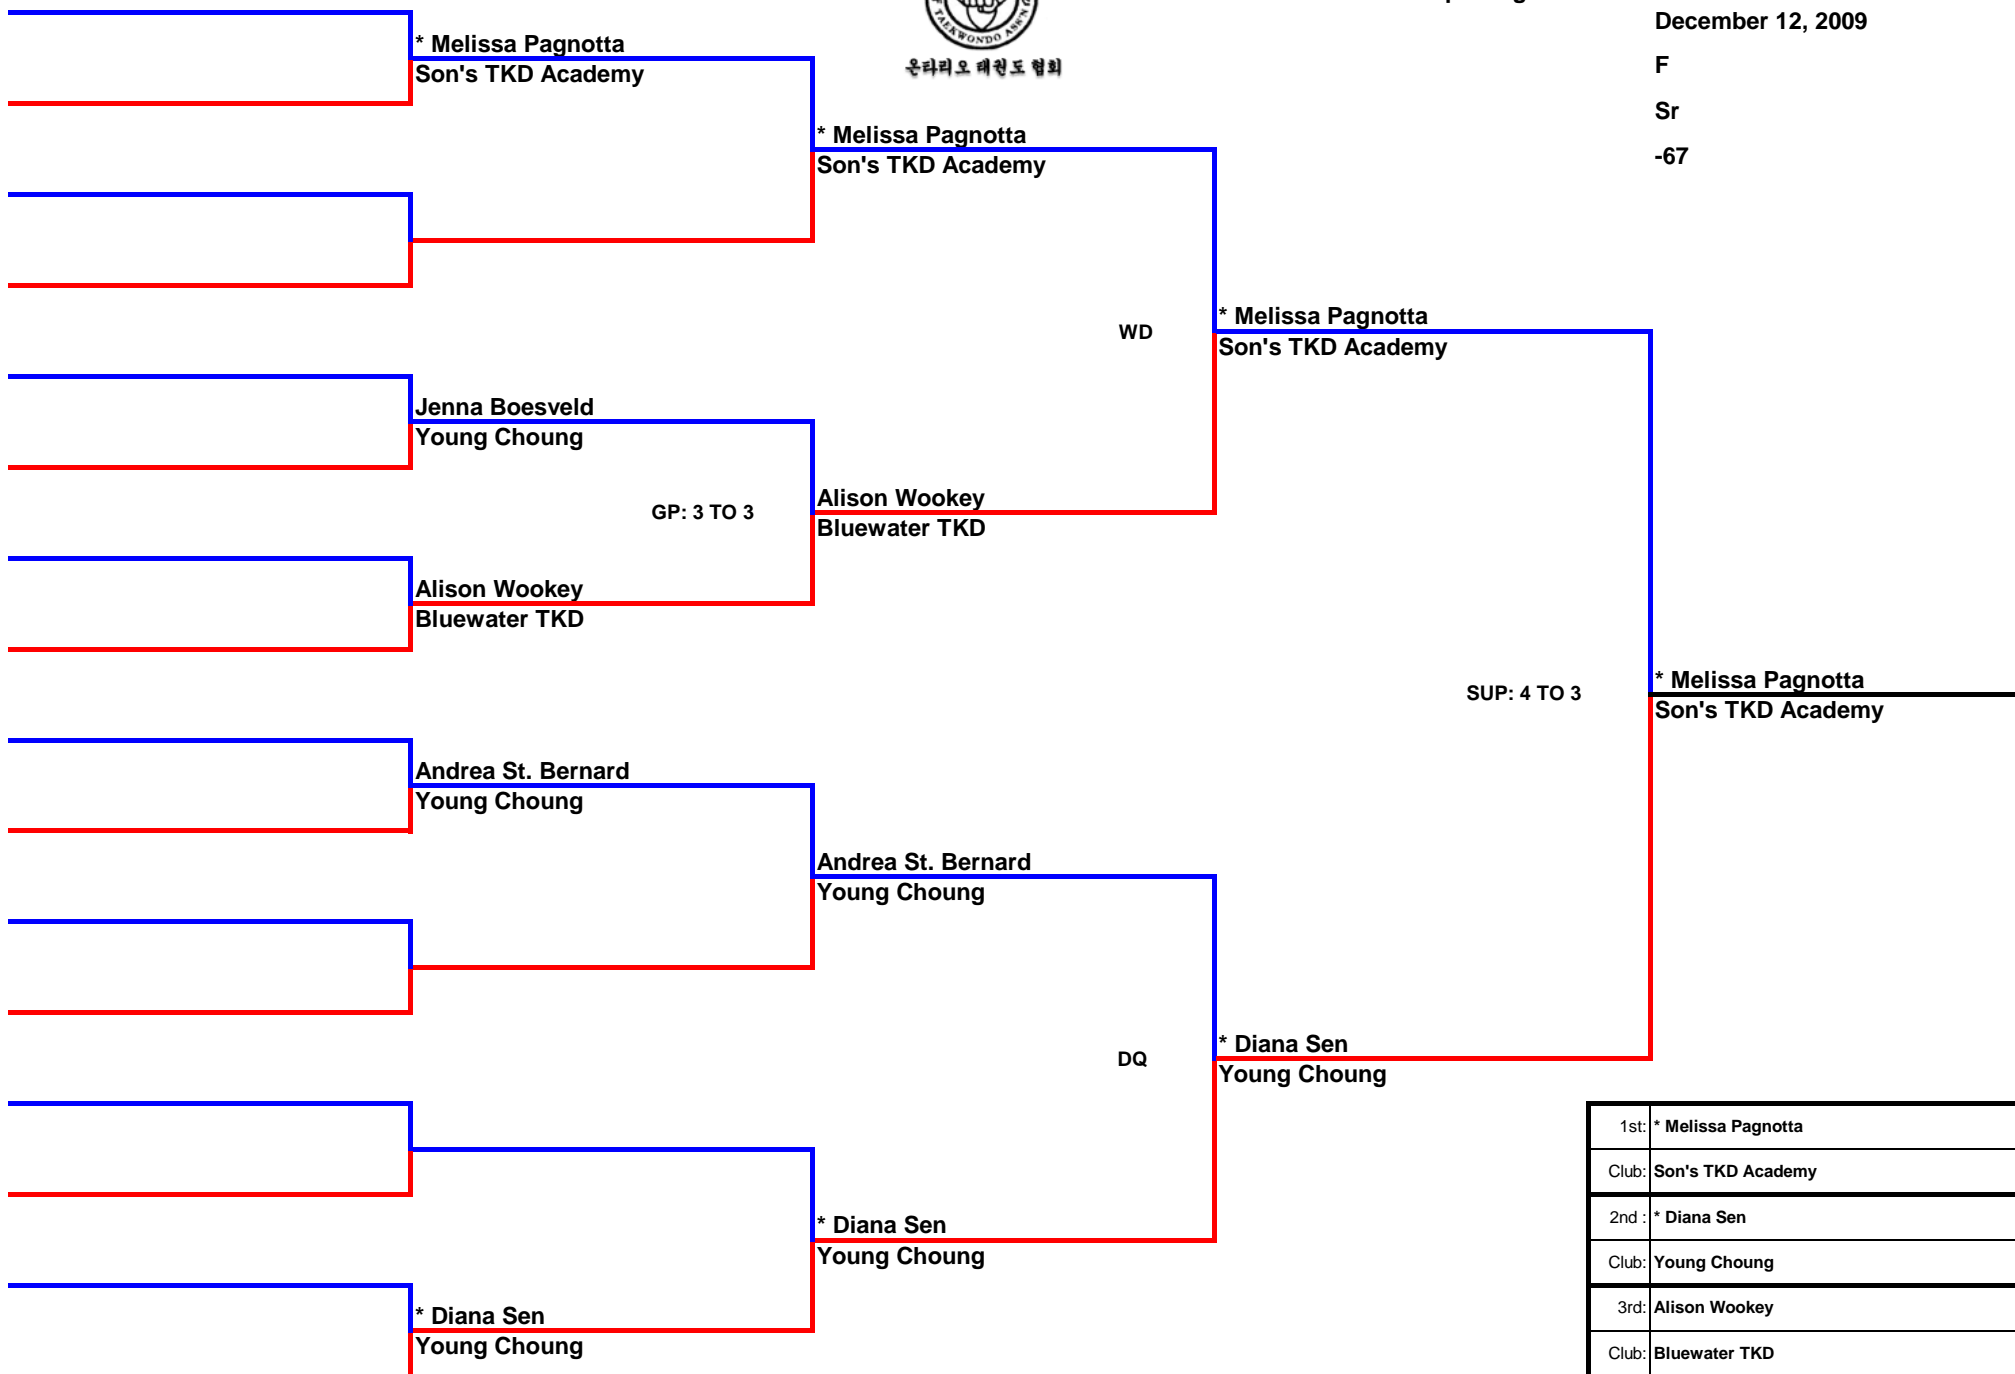

온타리오 태권도 협회

ONTARIO TAEKWONDO ASSOCIATION
Provincial Game Sparring Tree

2010 OTA 2ND SR TEAM SELECTION

December 12, 2009

F

Sr

-67

* indicates ranked athlete
Blue on top, Red on bottom